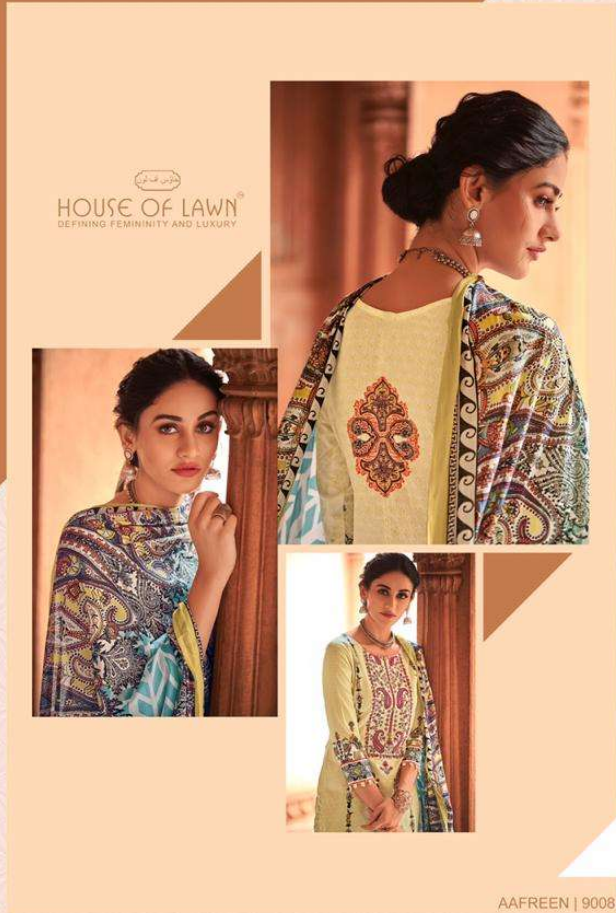

AAFREEN | 9008