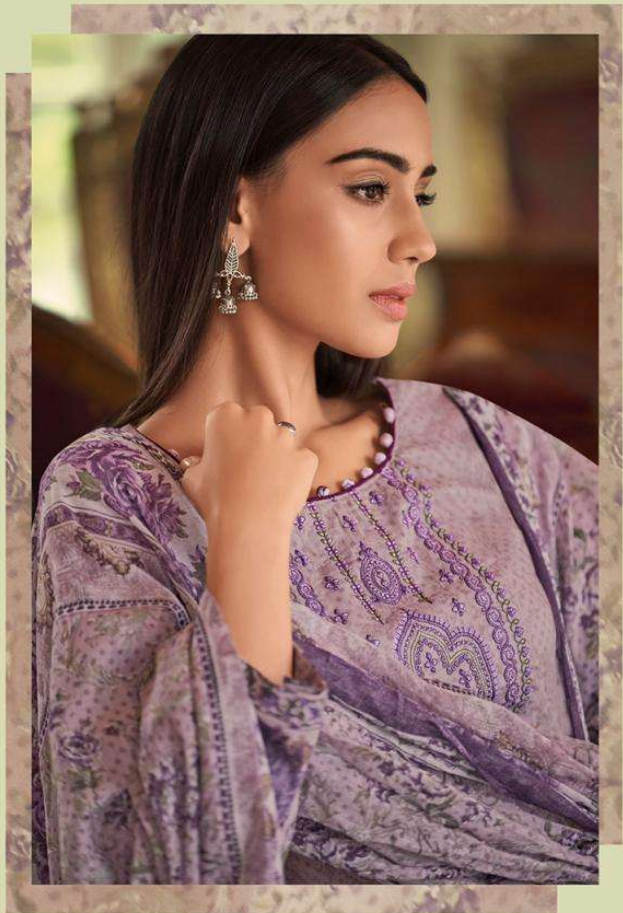

MUMTAZ ARTS®

आफरीन
AAFREEN

100% PURE LAWN DIGITAL PRINT WITH DESIGNER EMBROIDERY

LAWN DUPATTA COLLECTION

MUMTAZ ARTS®

आफरीन
A AFREEN

100% PURE LAWN DIGITAL PRINT WITH DESIGNER EMBROIDERY

LAWN DUPATTA COLLECTION