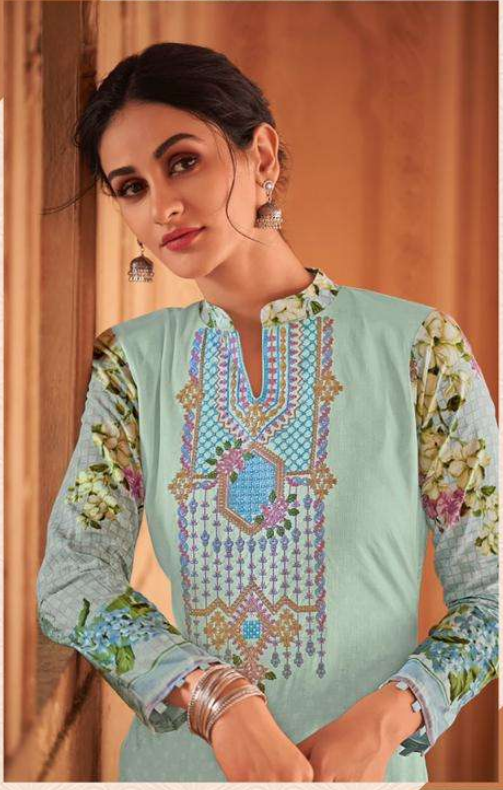

AAFREEN | 9005