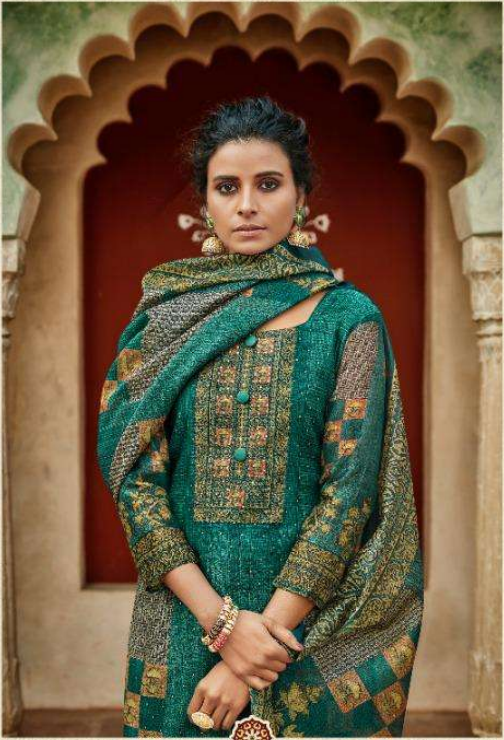

RANI TREND'Z®

The
PERFECT STYLE

..1350..