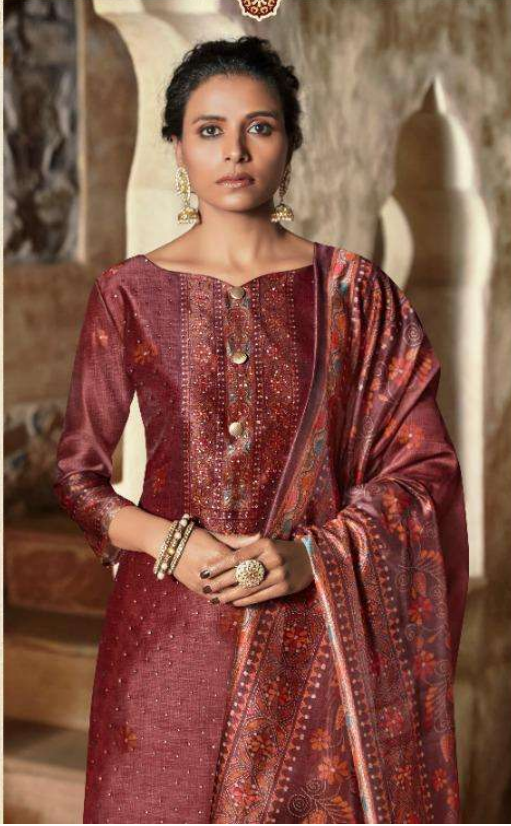

The RANI TREND'Z
ESSENCE OF GREAT FASHION

..1359..