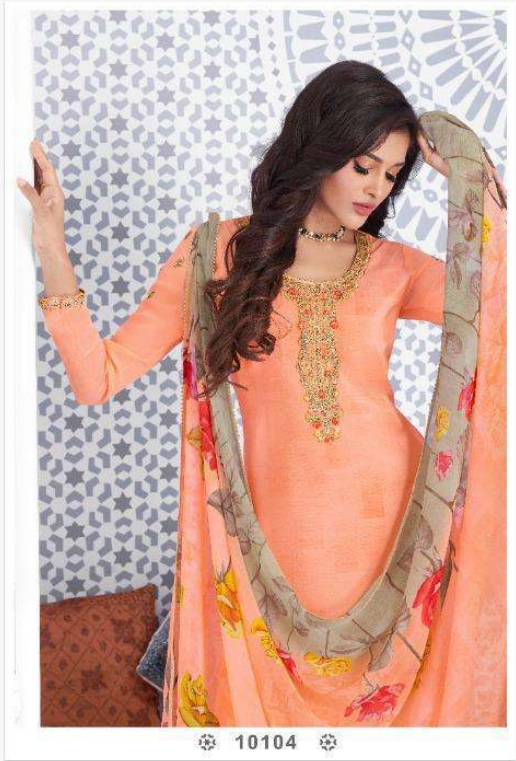

Lavina®

❁ 10101 ❁

Lavina®

❄ 10102 ❄

❁ 10103 ❁

Lavina®

Lavina®

❁ 10105 ❁

lavina®

❁ 10106 ❁

❁ 10107 ❁

❁ 10101 ❁ ❁ 10102 ❁ ❁ 10103 ❁ ❁ 10104 ❁

❁ 10105 ❁ ❁ 10106 ❁ ❁ 10107 ❁

Lavina®

TOP
NATURAL CRAPE PRINTED WITH
HEAVY EMBROIDERY WORK

BOTTOM
CRAPE SOLID DYED

DUPTTA
GEORGETTE DIGITAL PRINTED
WITH LACE PATI