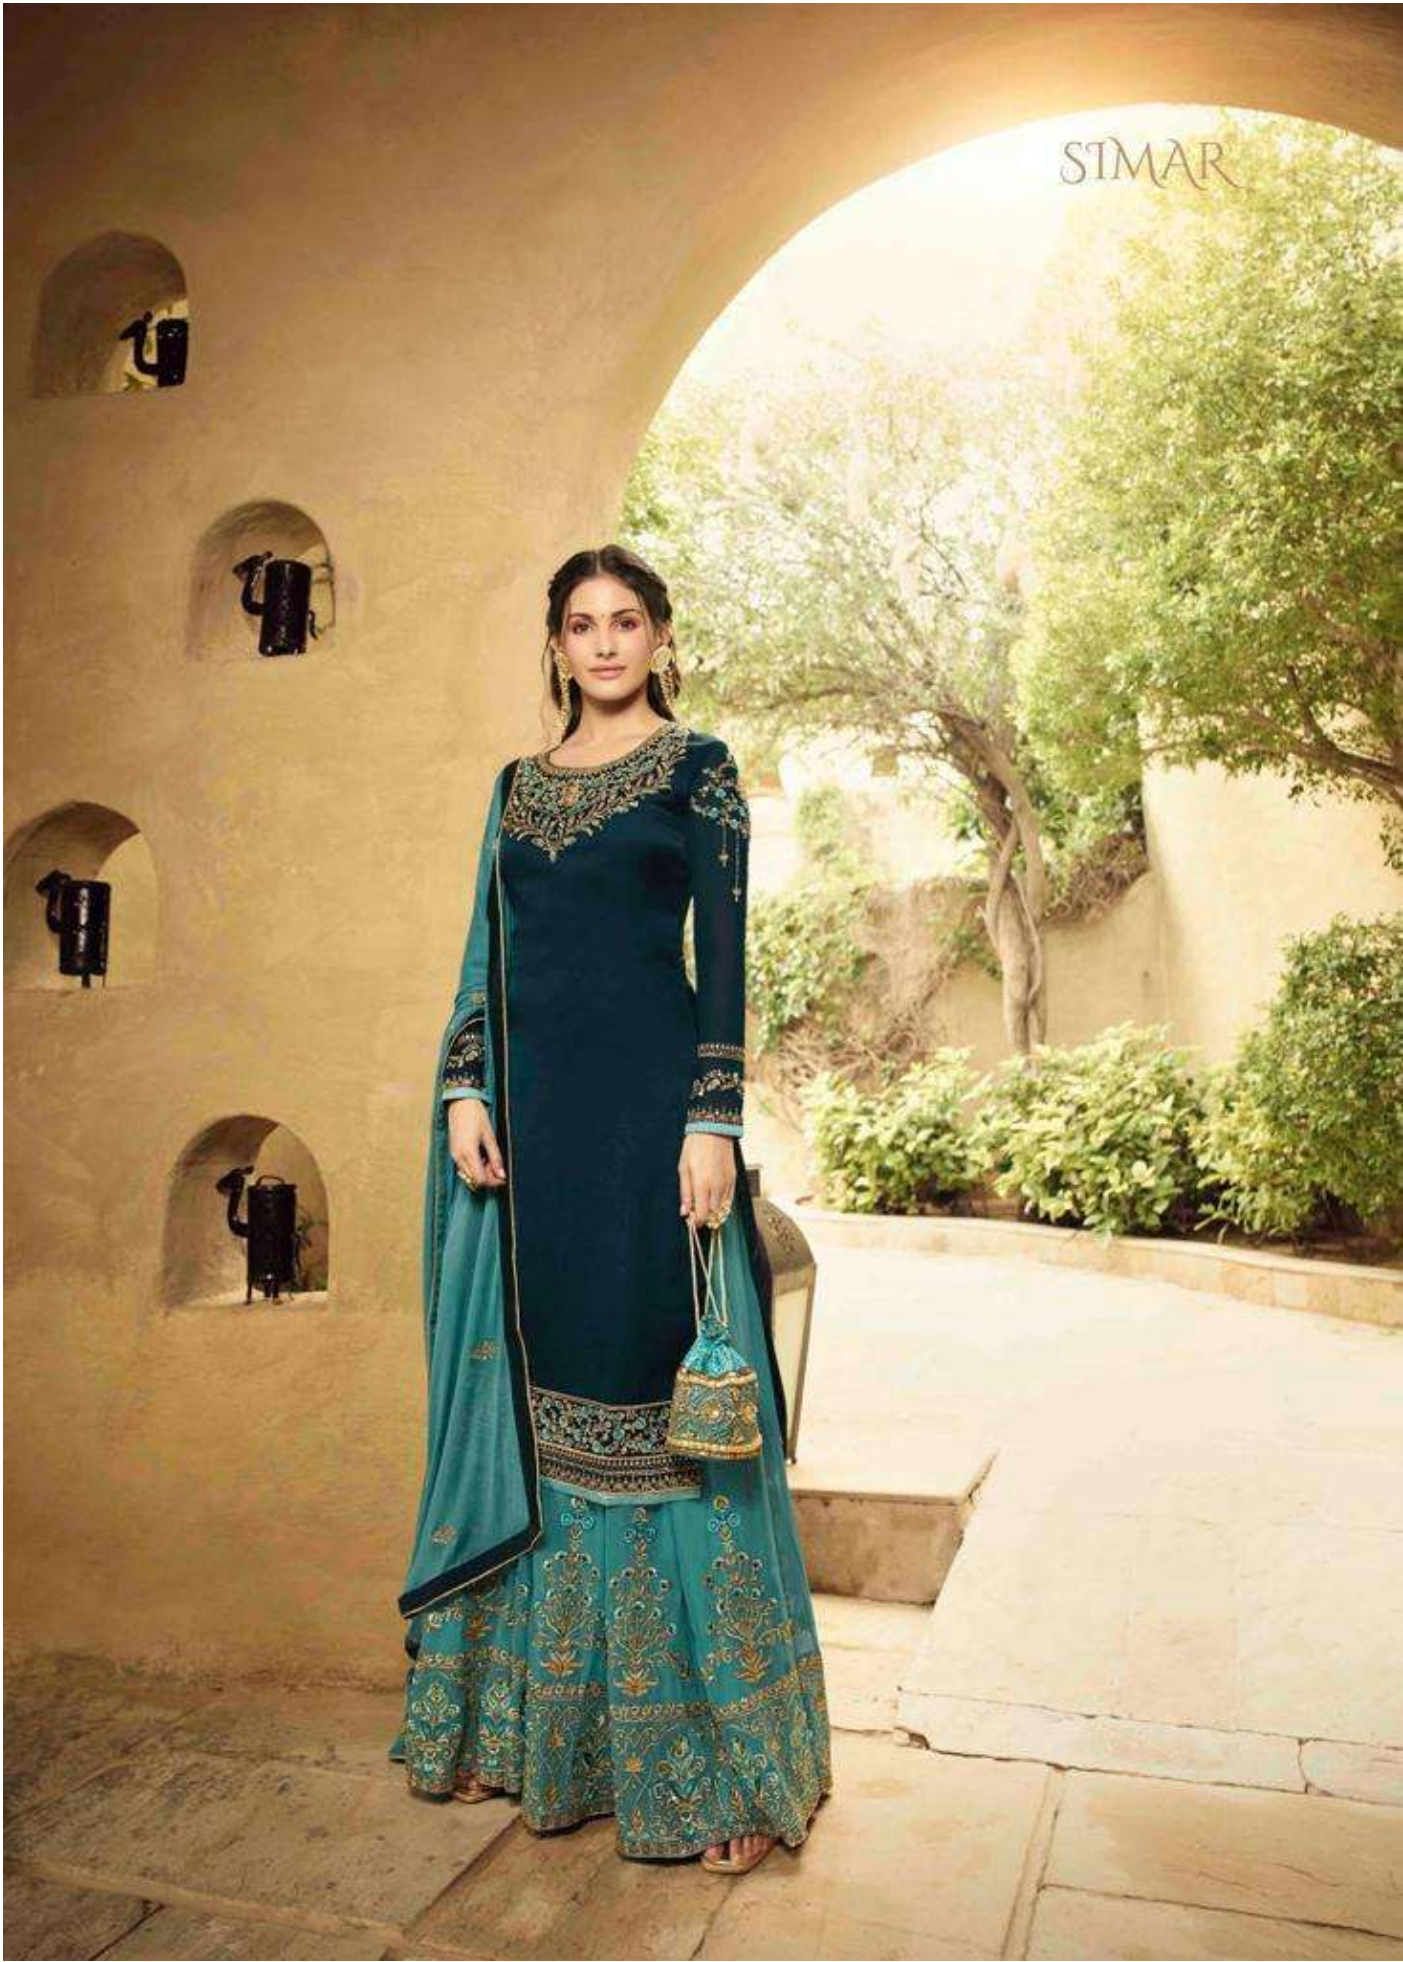

STIMAR®

NOTHING MORE CAN LEND
YOU A SOULFUL TRADITIONAL
AND ROYAL LOOK THAN
A SHARARA EMBRACE
A MAJESTIC STYLE

5402

SIMAR

5400

5401

SIMAR

5404

A PRODUCT BY *Glossy*

RAGA

PRODUCT DETAILS

TOP

SATIN GEORGETTE WITH
EMBROIDERY AND SWAROVSKI WORK

BOTTOM & ENNER

PURE SANTOON

DUPATTA