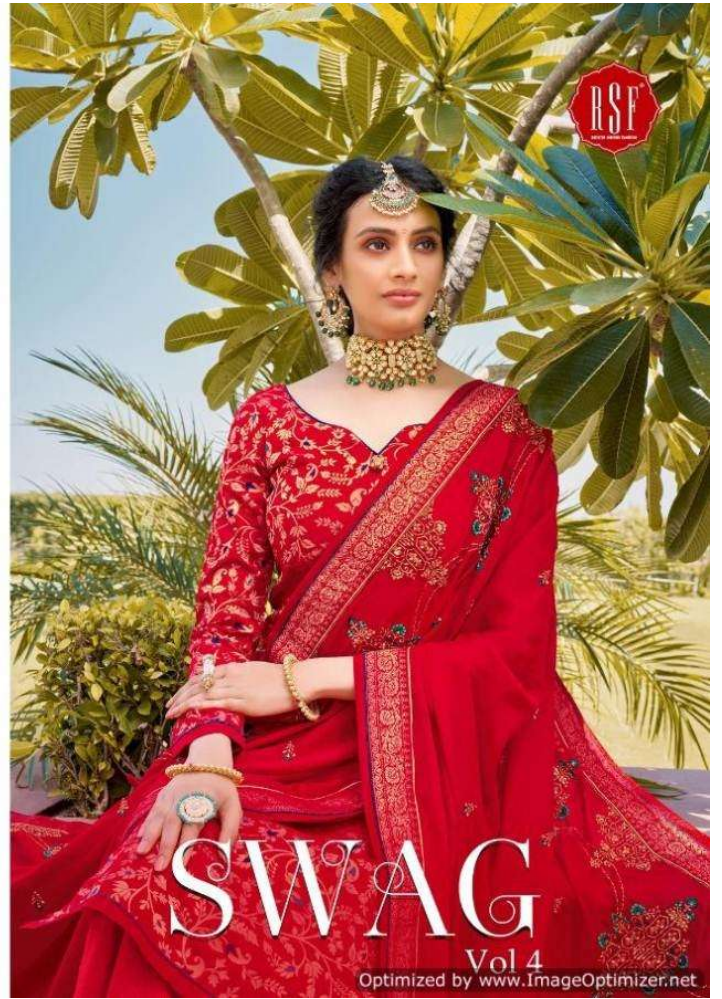

Top : Pure Jacard Silk
Inner : Santun
Bottom : Dull Santun
Dupatta : Pure Rangoli Silk
Jacard Border With Work

SWAG

Vol 4

Optimized by www.ImageOptimizer.net

Optimized by www.ImageOptimizer.net

Appealing

People are like stained-glass windows. They sparkle and shine when the sun is out, but when the darkness sets in, their true beauty is revealed only if there's a light from within.