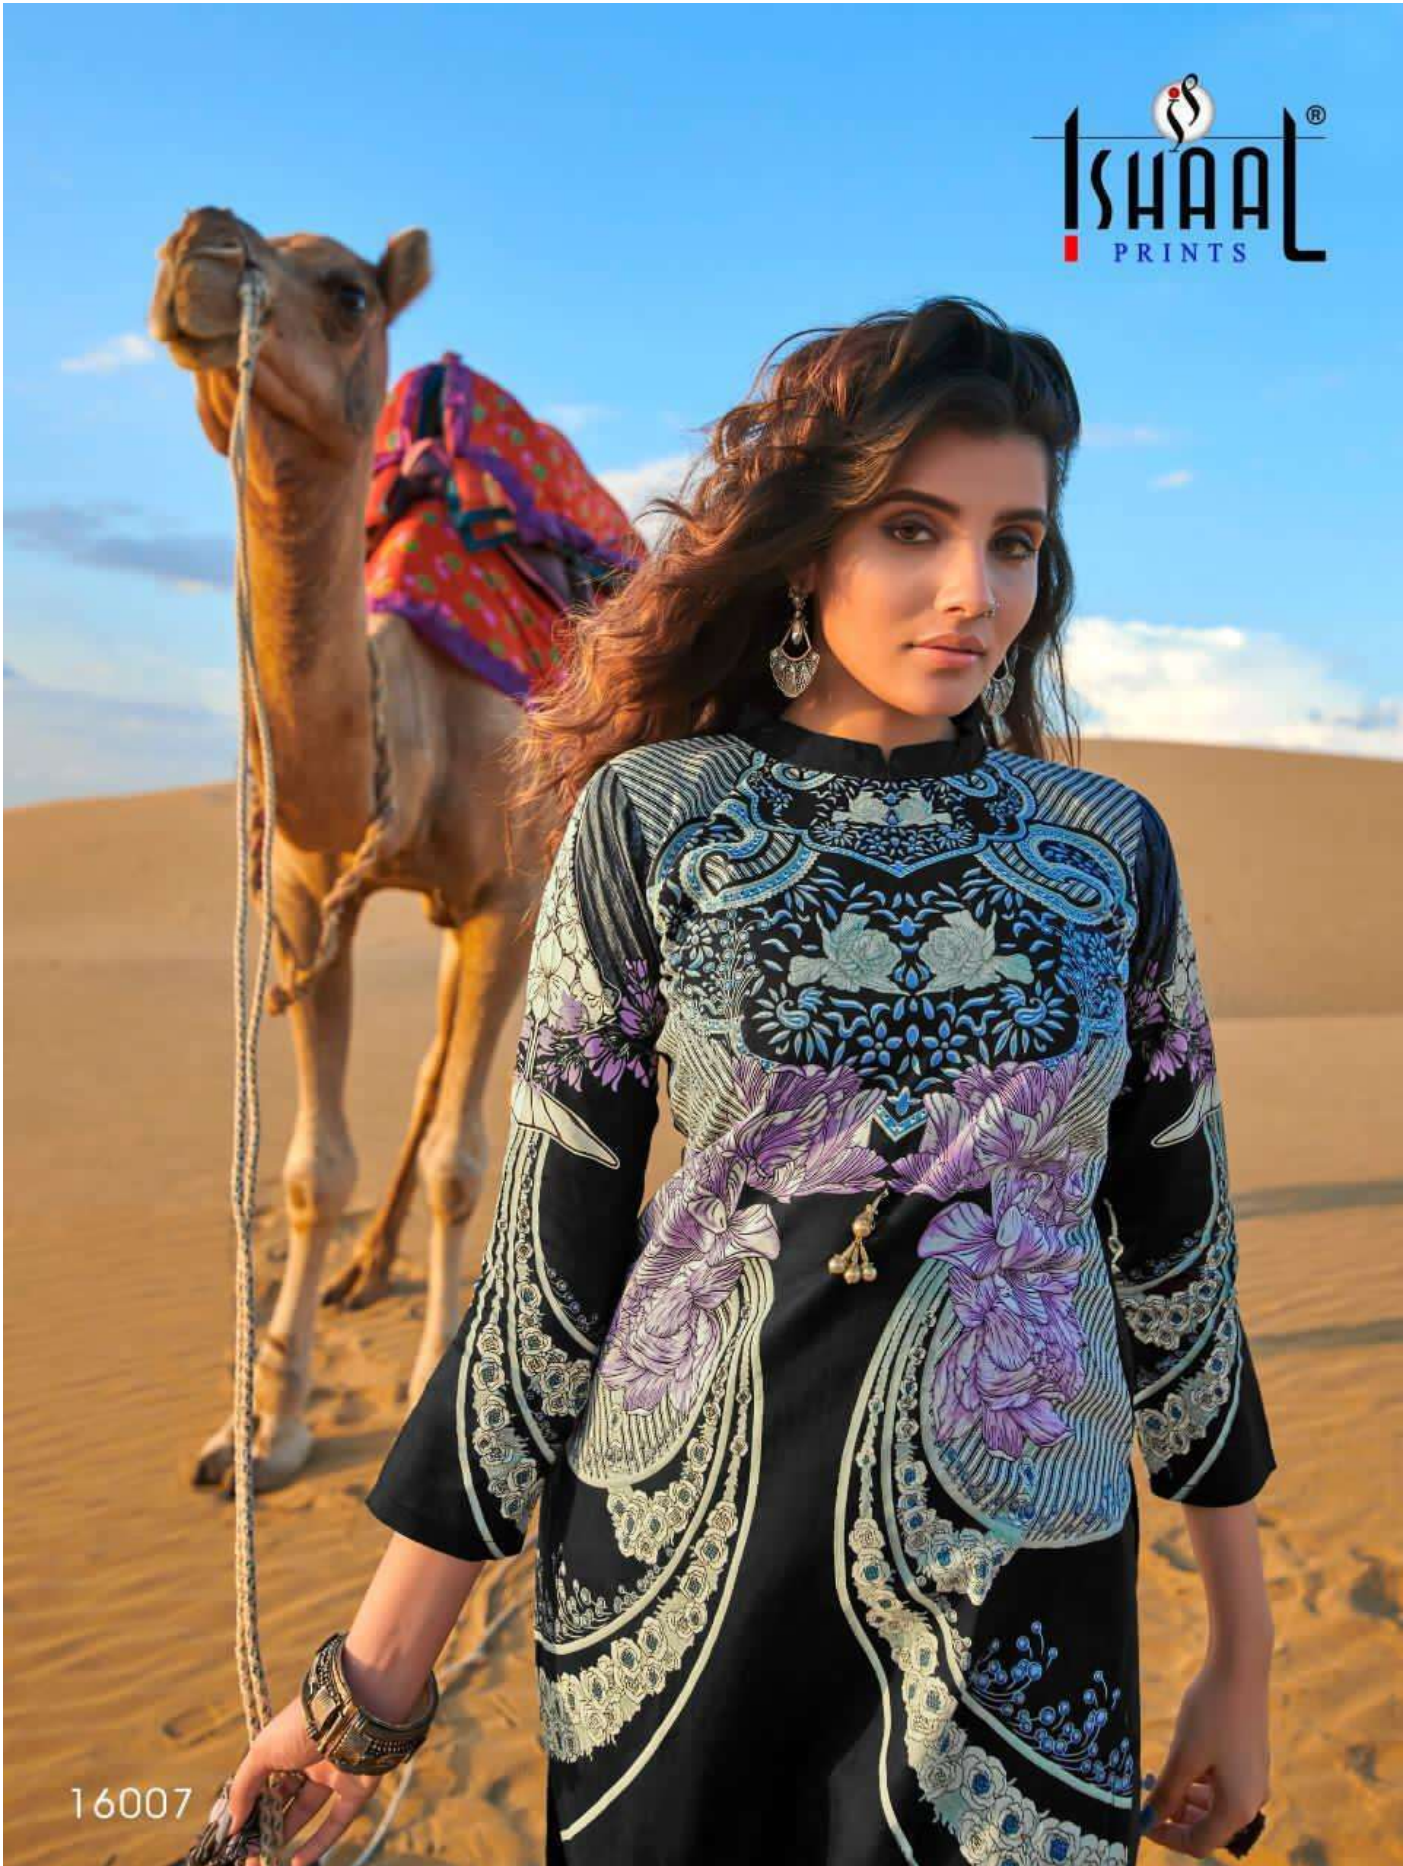

ISHAAL®
PRINTS

16007