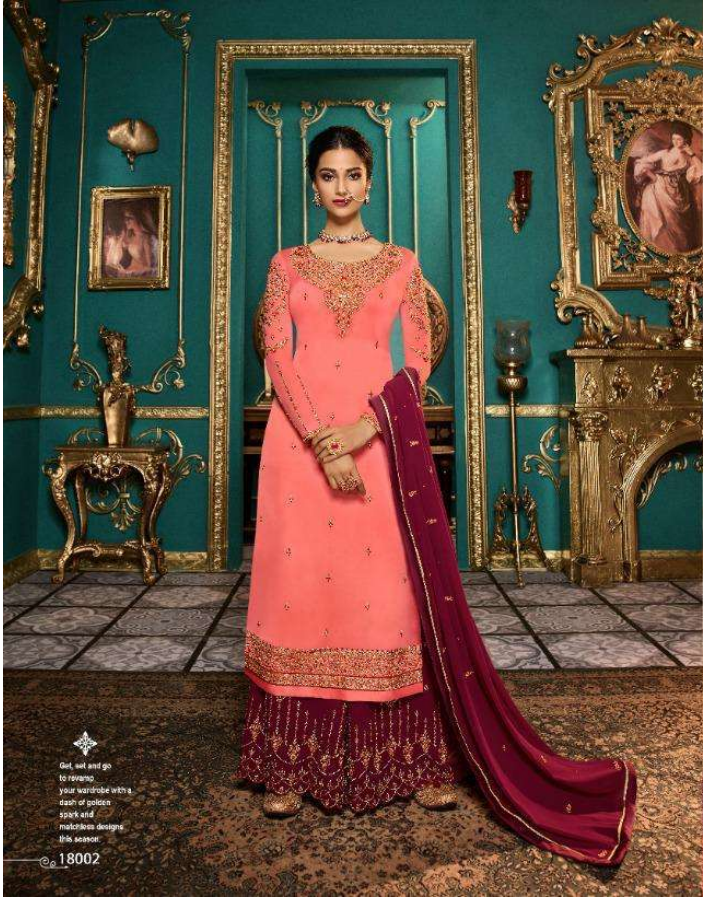

✦
Alluring color palette,
intricate, and swirling
feel - all together
creates picture perfect
attire for you!
© 18008

zubeda
DESIGNED BY SUZAN

Embrace unique style statement with the collection that retains your elegance and class at the same time.

18001

zubeda
ESSENCE OF INDIAN

What makes you unique
is how you see life differently;
celebrate each moment
with full of love and life.
© 18004

18001

18002

18005

18006

18003

18004

18007

18008

NIMAAH

RATE:1795/-

TOP

SATIN GORGETTE WITH EMBROIDERY WORK

DUPATTA