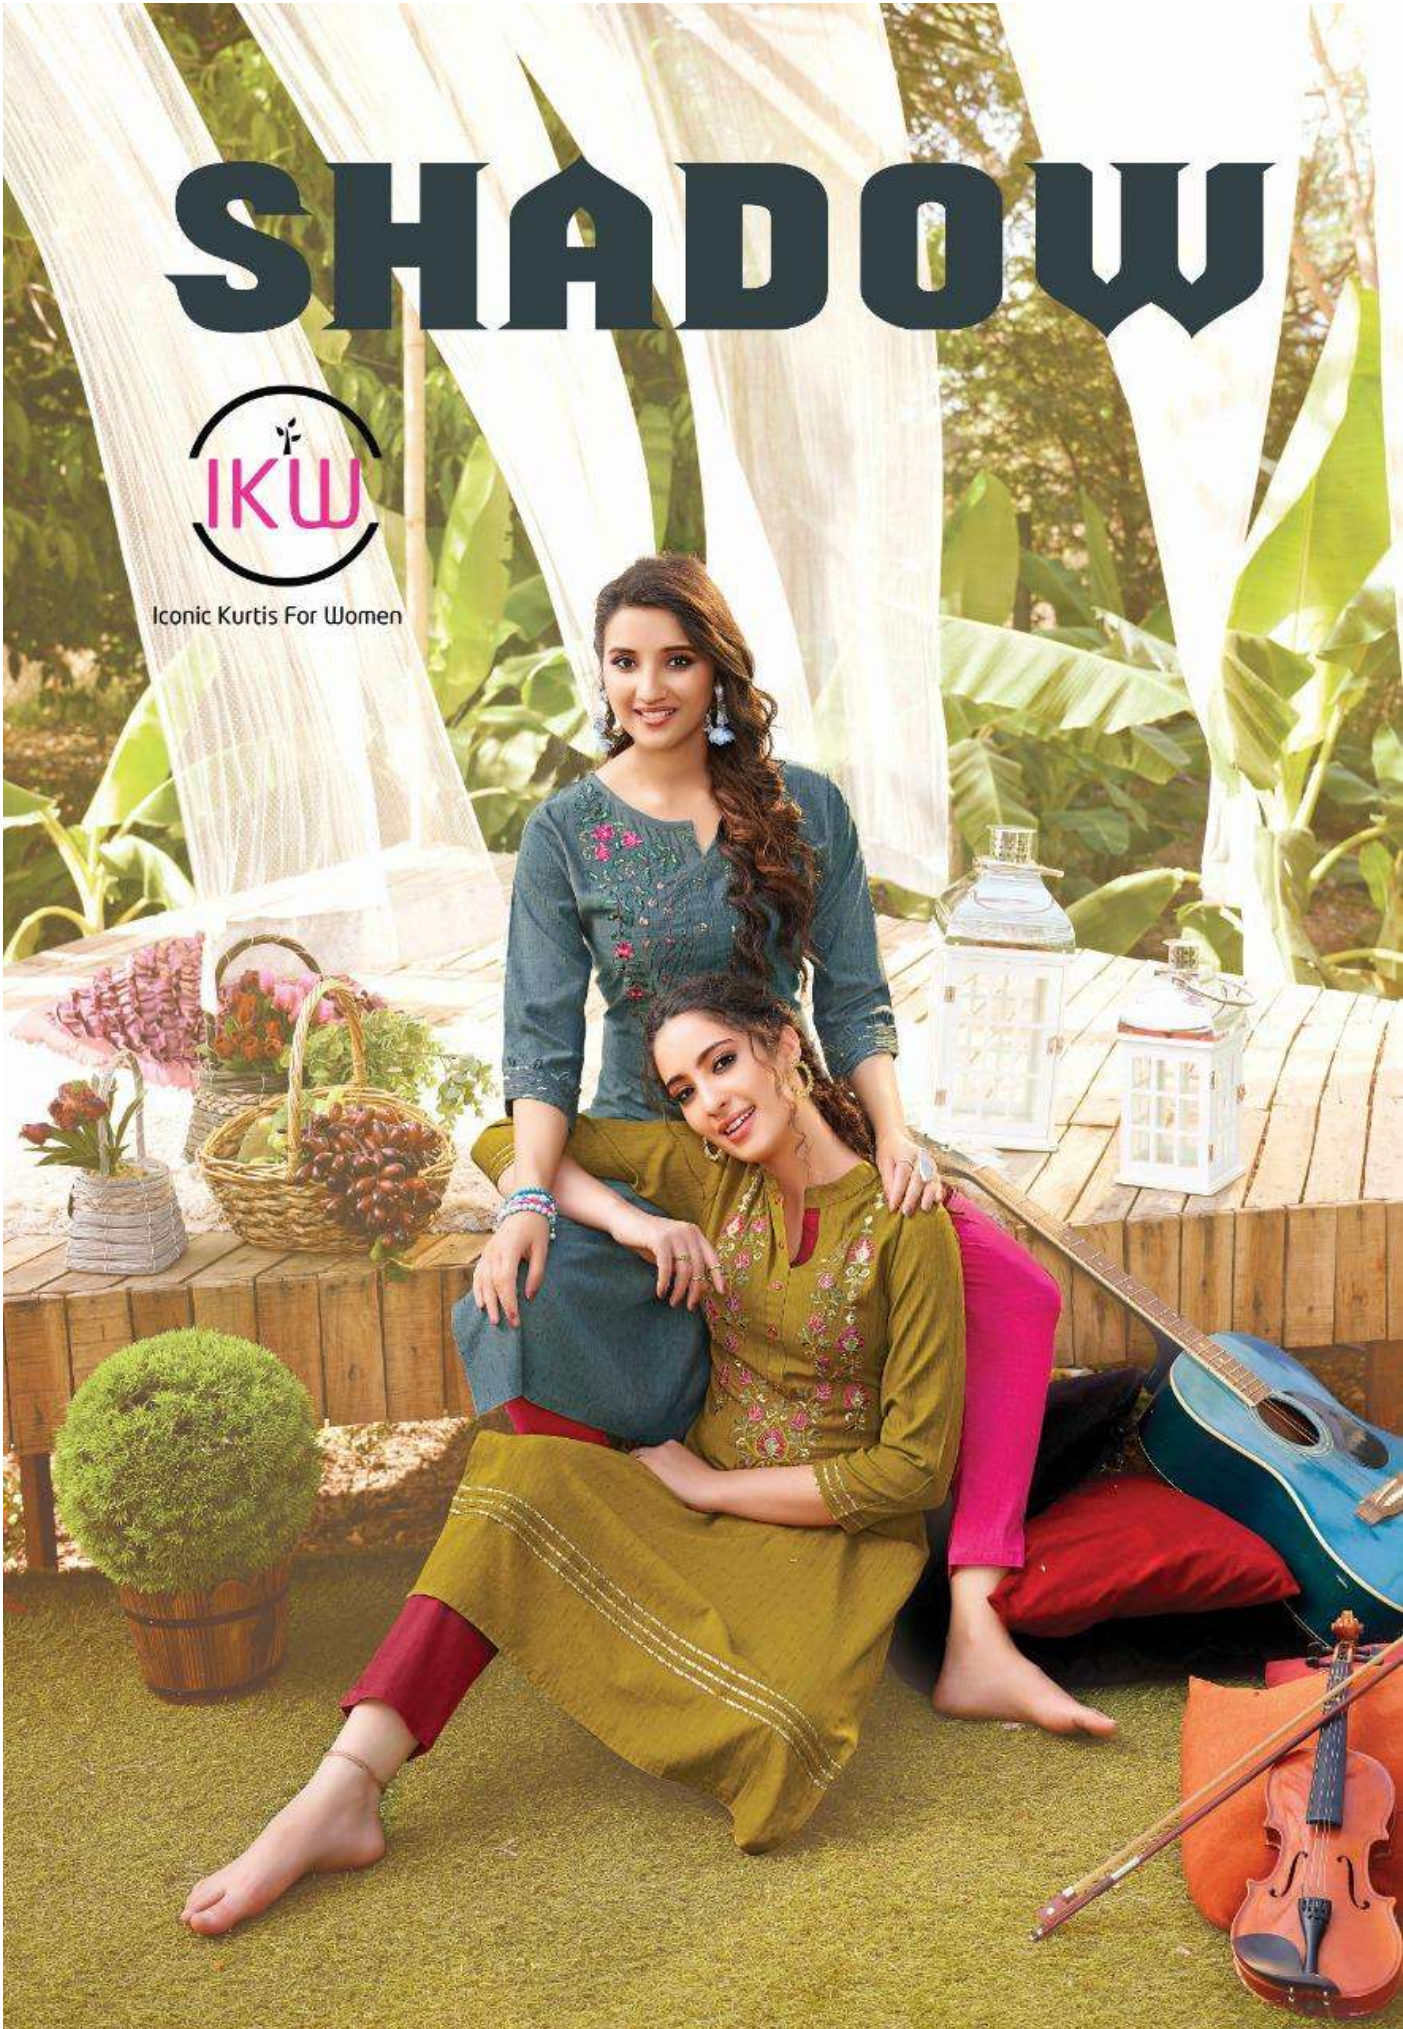

Iconic Kurtis For Women

IKW DESIGNS

SHADOW
D.No.008

SHADOW
D.No.005

Iconic Kurtis For Women

IKW DESIGNS

SHADOW
D.No.006

Iconic Kurtis For Women

SHADOW

D.No.002

IKW DESIGNS

IT HAS A CERTAIN TRADITIONAL MIX ALONG WITH THE MODERN TOUCH WHICH DOES WONDERS FOR YOUR OVERALL FASHIONABLE LOOK.

Iconic Kurtis For Women

SHADOW
D.No.007

IKW DESIGNS

SHADOW

Iconic Kurtis For Women

Iconic Kurtis For Women

IKW DESIGNS

SHADOW
D.No.004

Iconic Kurtis For Women

IKW DESIGNS

SHADOW
D.No.001

D.No.001