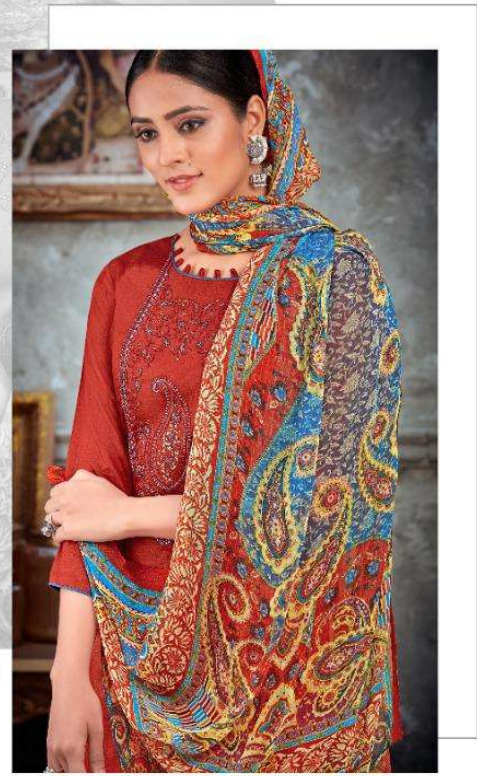

Simply
SPLendid
We promise to radiant
perfect style. Coz we know fashion
fades but style is eternal.

D.NO. 1002