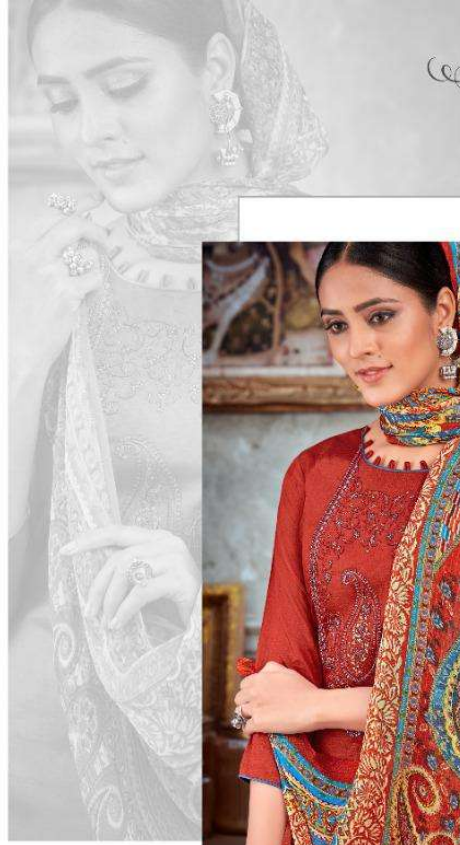

Simply
SPLendid
We promise to radiant
perfect style. Coz we know fashion
fades but style is eternal.

D.NO. 1002