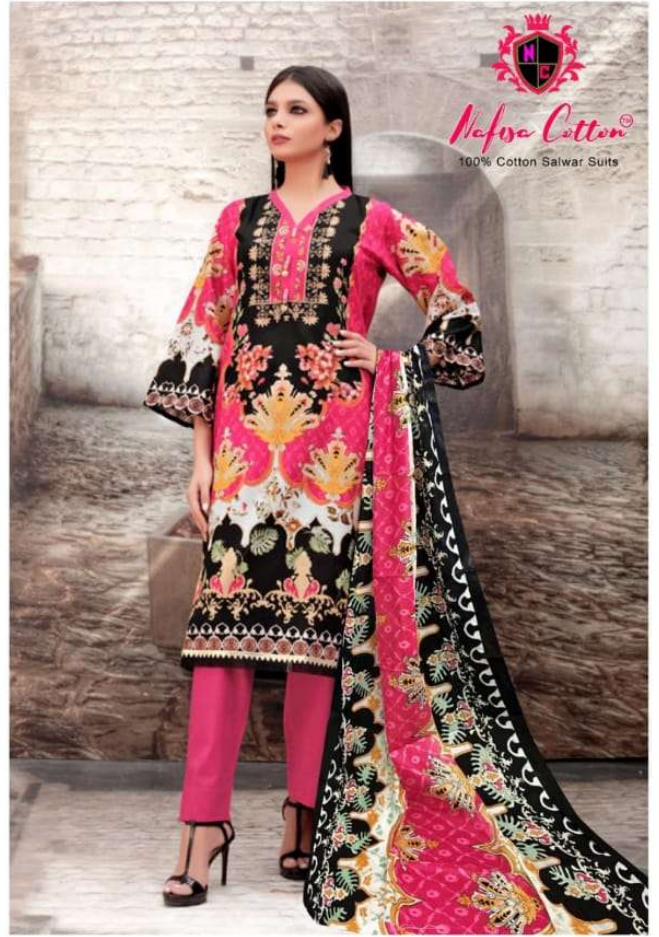

SAHIL

—Designer Cotton Collection—