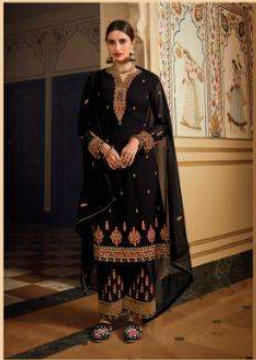

Nitya  
PURE

6806

6801

6802

6805

6806

6803

6804

VOL-168

**VOL : 168**

**TOP : Georgette with Work**

**Dupatta : Georgette with Work**

**Bottom : Santoon with Work**

**Rate : 1540.00**

*Nitya*  
.....

FASHION BEAUTY  
.....