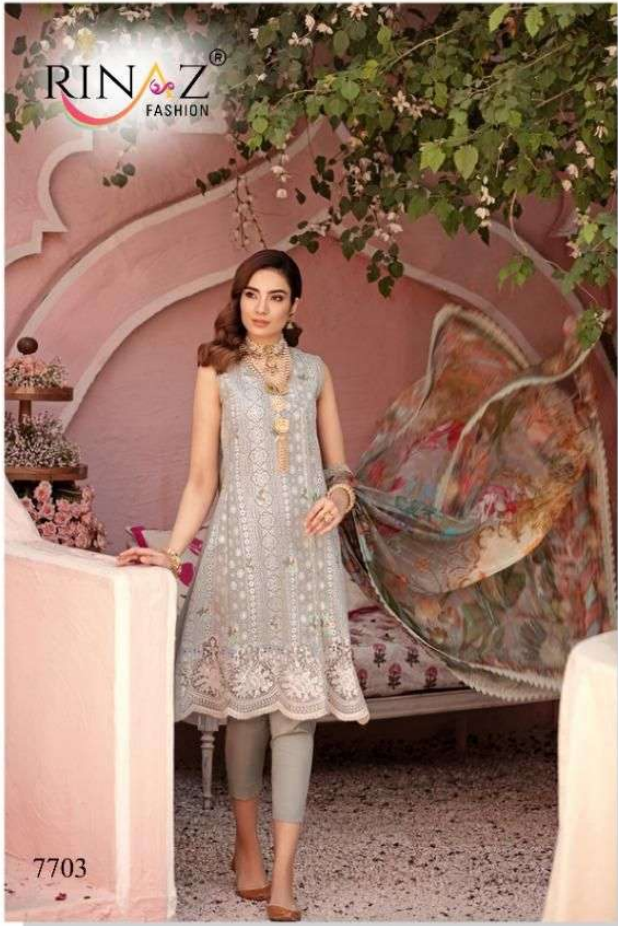

# NURÉH

VOL-3 LUXURY LAWN  
*Exclusive*

A vivid white base decorated with minutely detailed stitches and cutwork inspired by the embroidered artistry hailing from the era of nawabs.

7701

7705