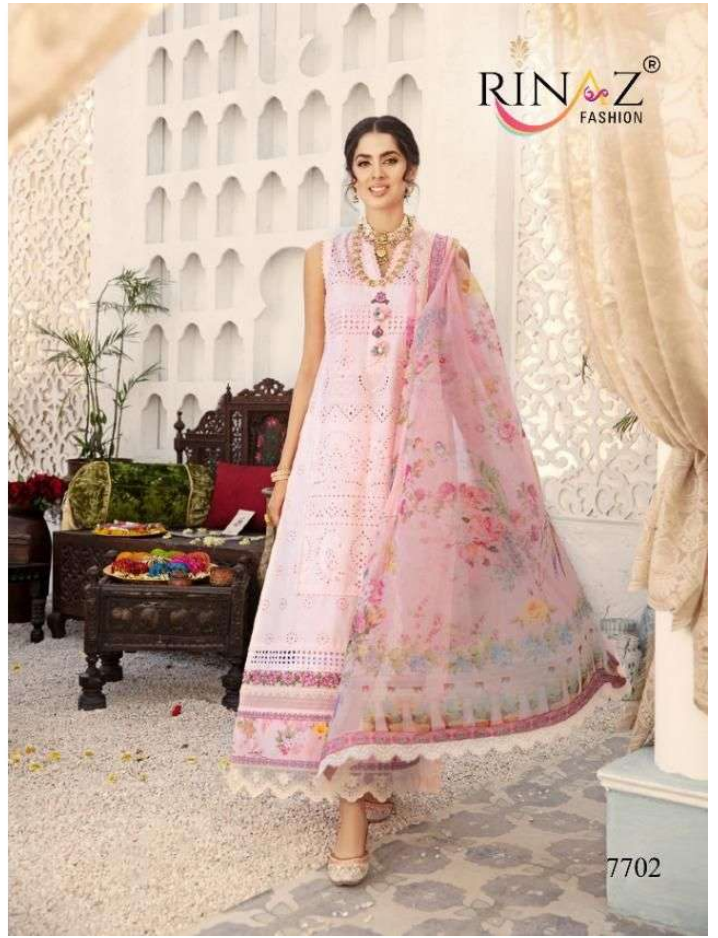

# NURÉH

VOL-3 LUXURY LAWN  
*Exclusive*

A vivid white base decorated with minutely detailed stitches and cutwork inspired by the embroidered artistry hailing from the era of nawabs.

7701

7705