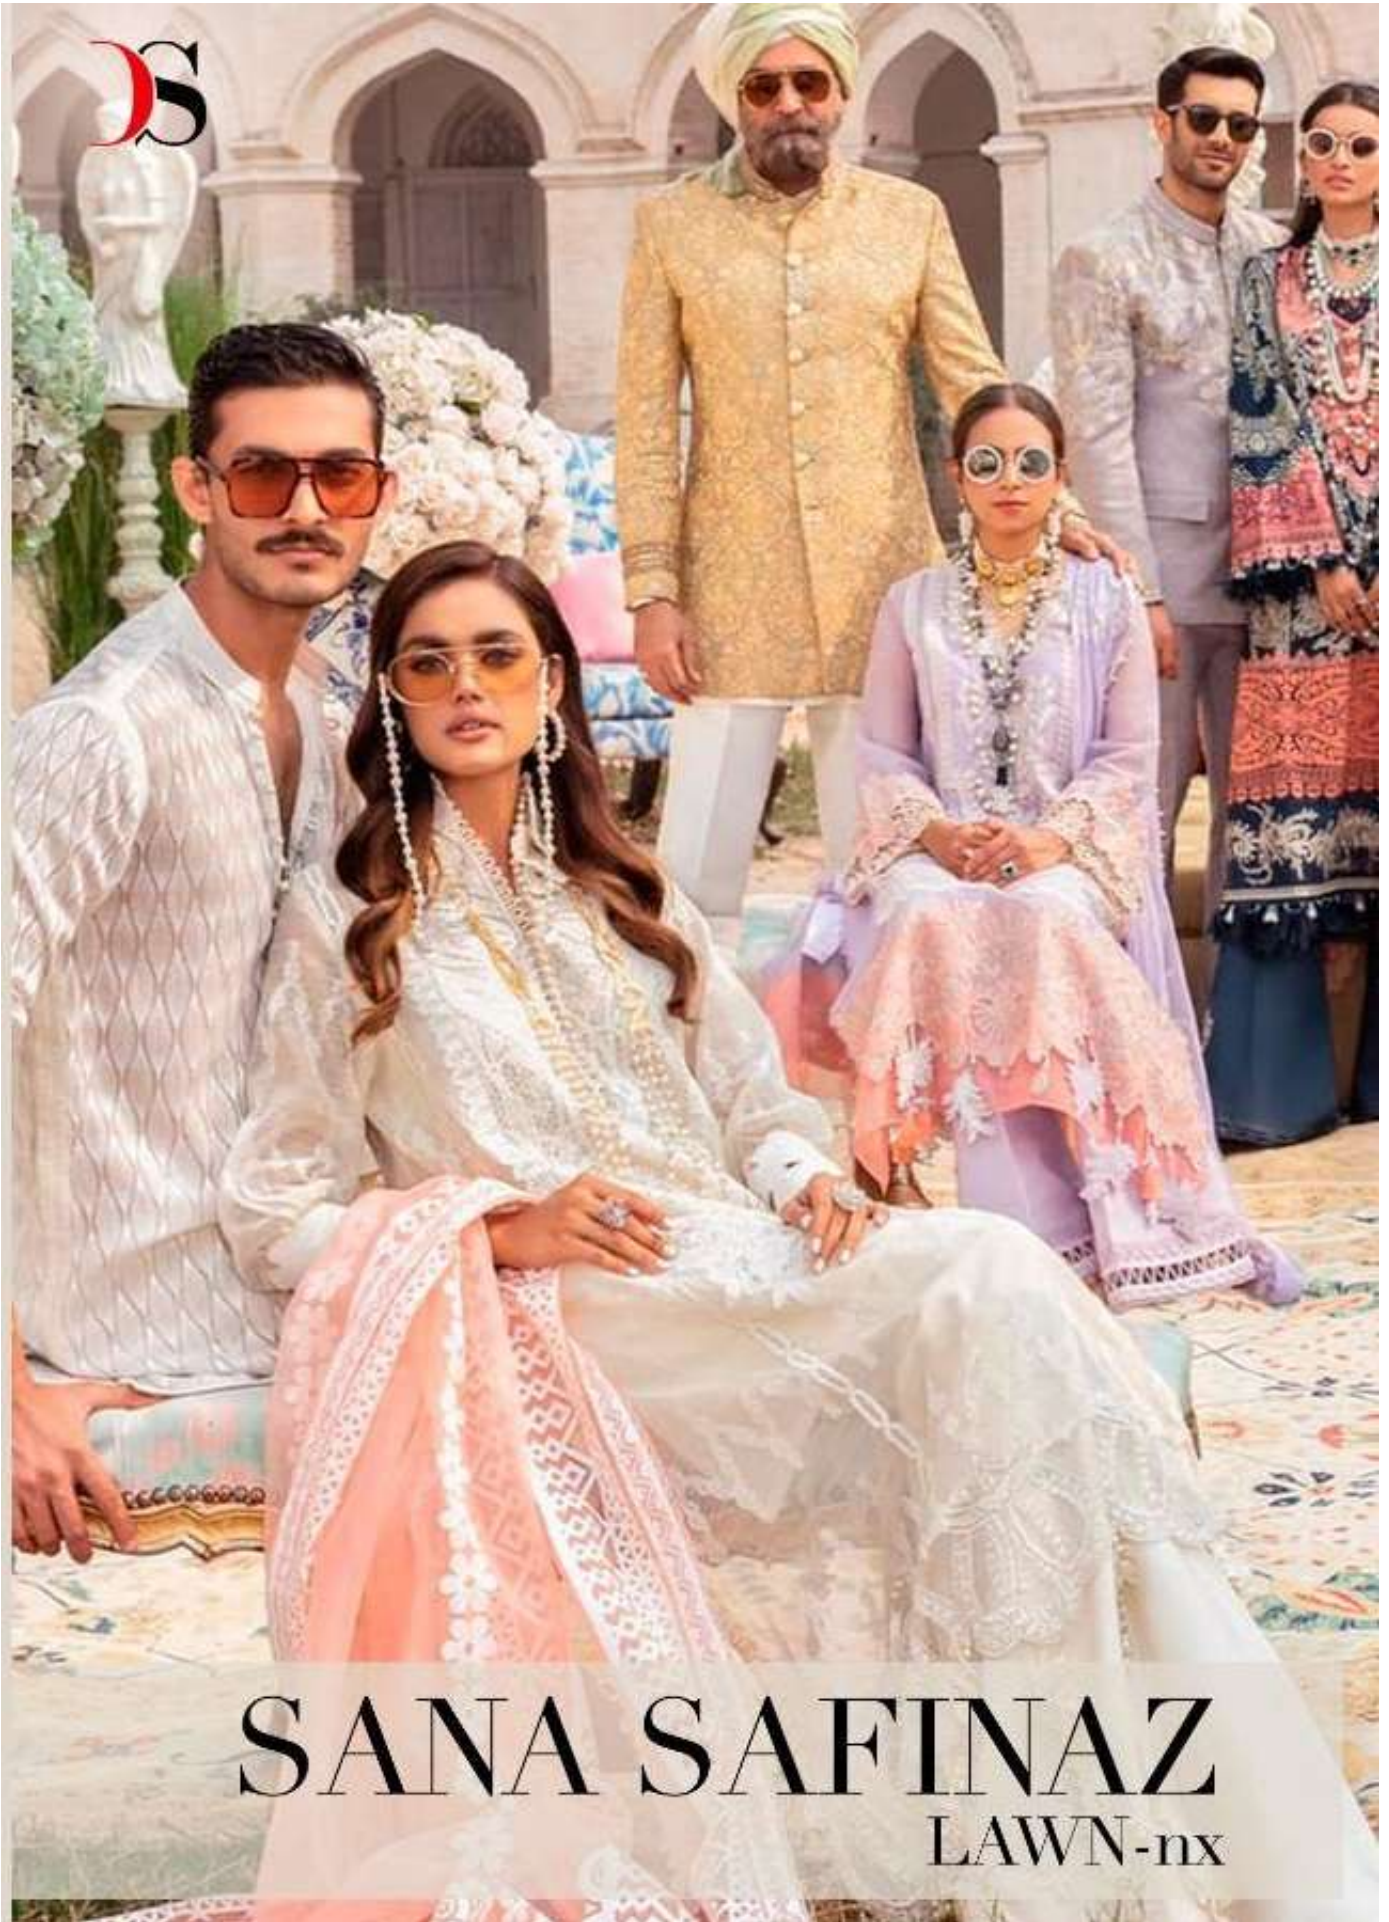

SANA SAFINAZ
LAWN-nx