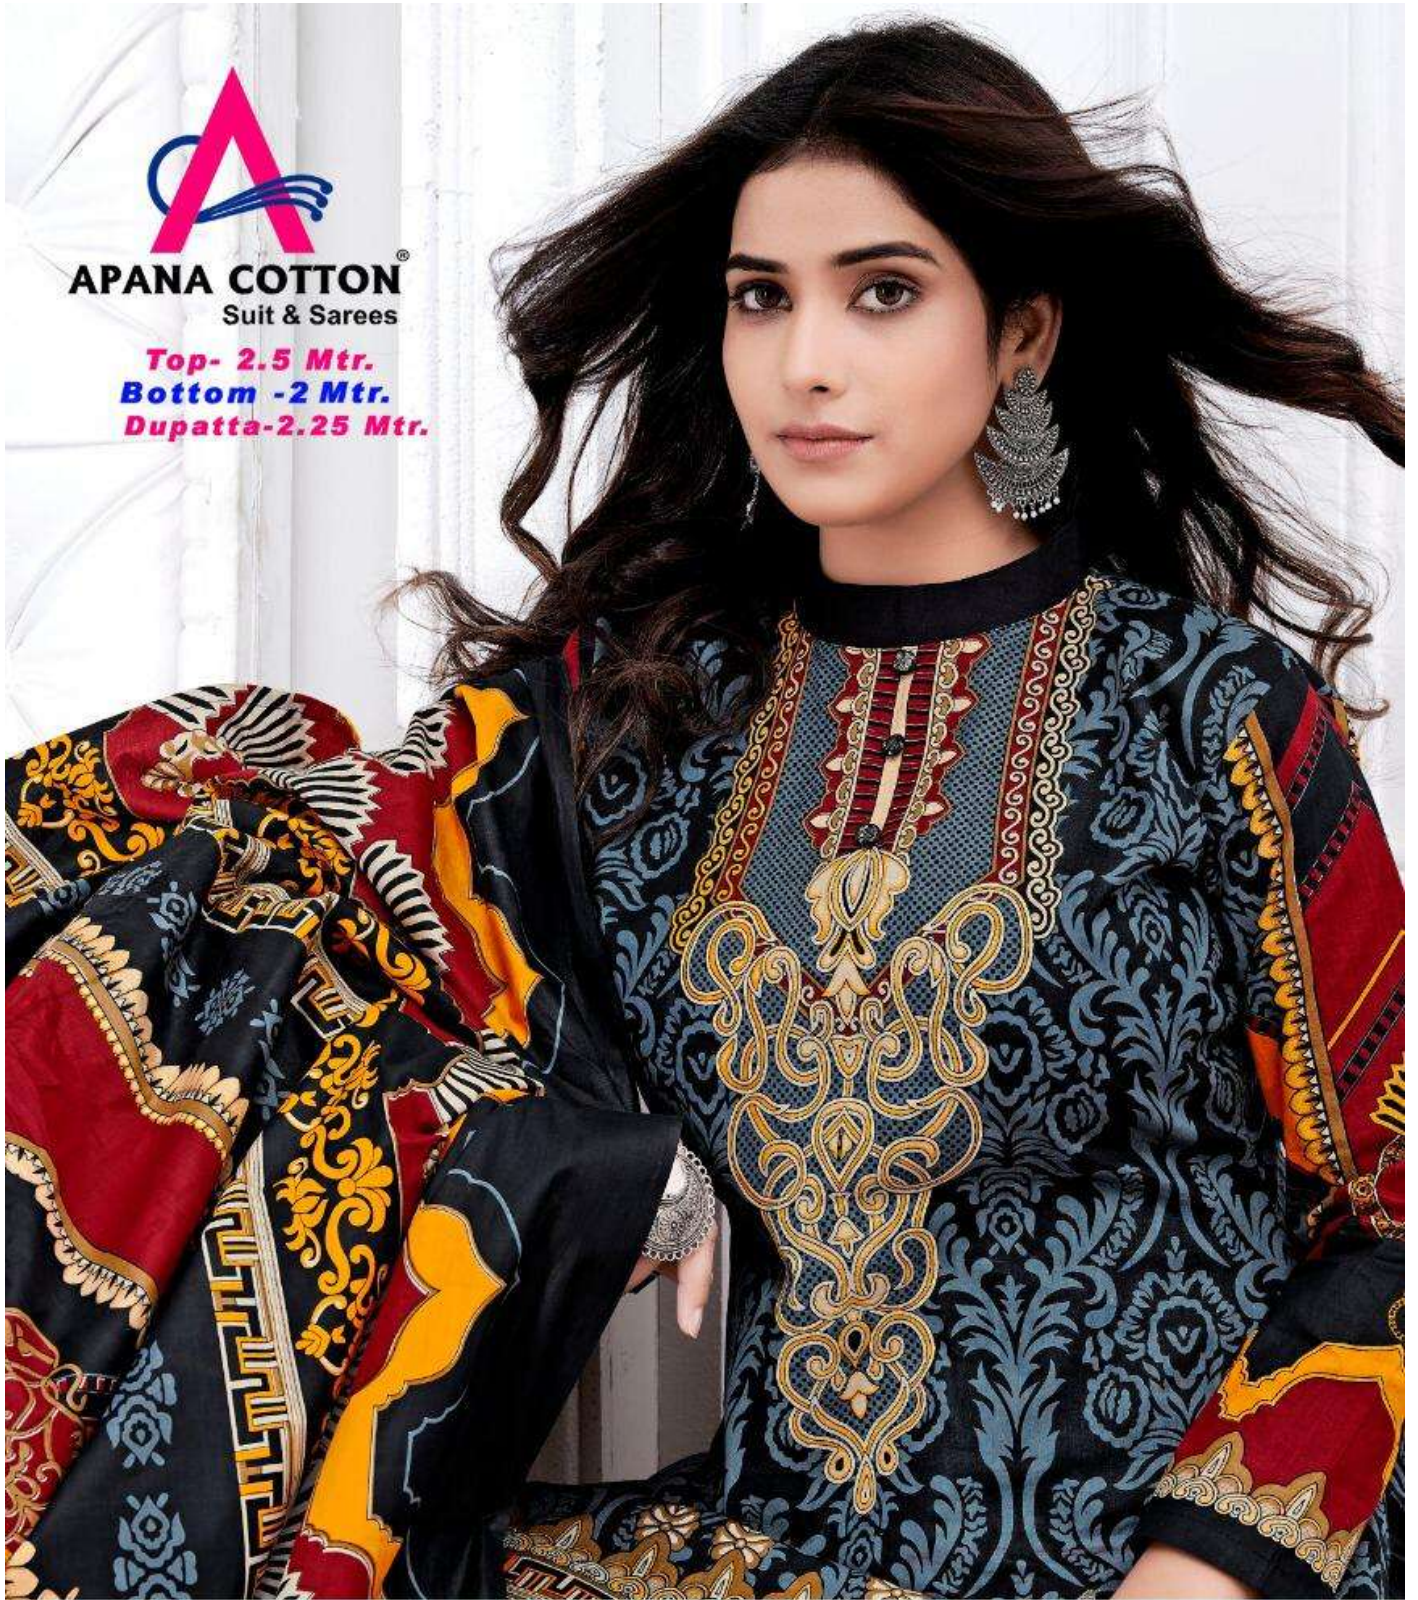

APANA COTTON[®]
Suit & Sarees

Top- 2.5 Mtr.
Bottom -2 Mtr.
Dupatta-2.25 Mtr.

Razia Sultan[®] **VOL-33**
KARACHI COTTON ★ ★ ★

Grace & Lace
there's a glimmer in her eye.

33009

Royal Record

She sees possibility everywhere.

Resplendent Beauty
Beauty

lighter of stamps

Grace & Lace
there's a glimmer in her eye.

33001

33001

33002

33003

33004