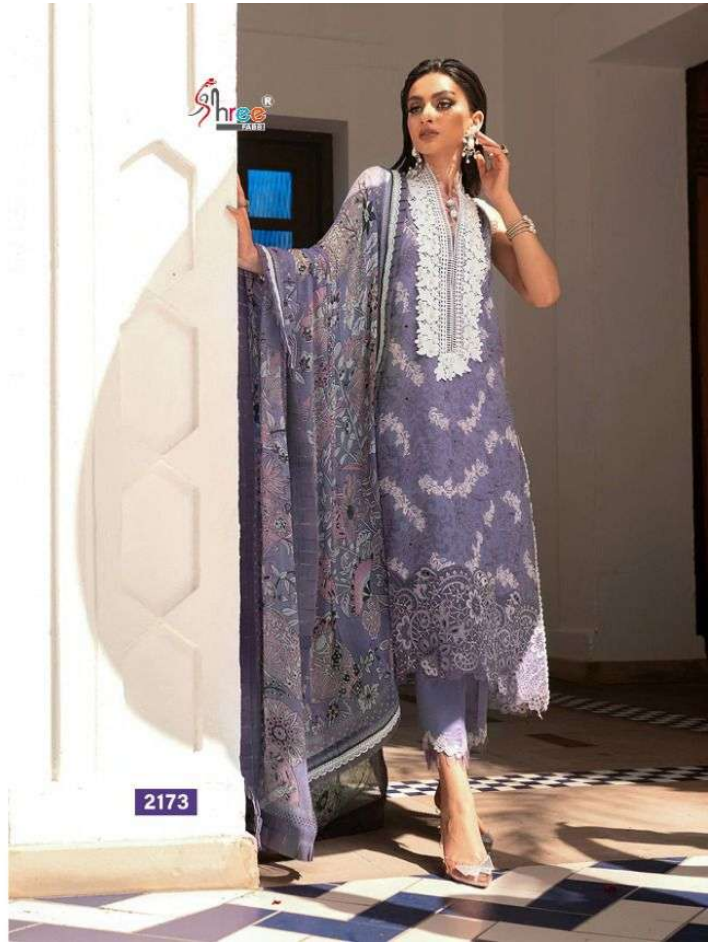

MUSHQ
PREMIUM LAWN COLLECTION
VOL-2

MUSHQ
PREMIUM LAWN COLLECTION
VOL-2

MUSHQ
PREMIUM LAWN COLLECTION

Shree
LAWNS

2172

MUSHQ
PREMIUM LAWN COLLECTION
VOL-2

MUSHQ
PREMIUM LAWN COLLECTION
VOL-2

2171

MUSHQ
PREMIUM LAWN COLLECTION
VOL-2

Shree®
LAWN

MUSHQ
PREMIUM LAWN COLLECTION
VOL-2

The image is a promotional card for a clothing collection. It features a smaller version of the woman in the yellow and white lace dress, framed within a decorative border. The text 'Shree® LAWN' is at the top, and 'MUSHQ PREMIUM LAWN COLLECTION VOL-2' is at the bottom.