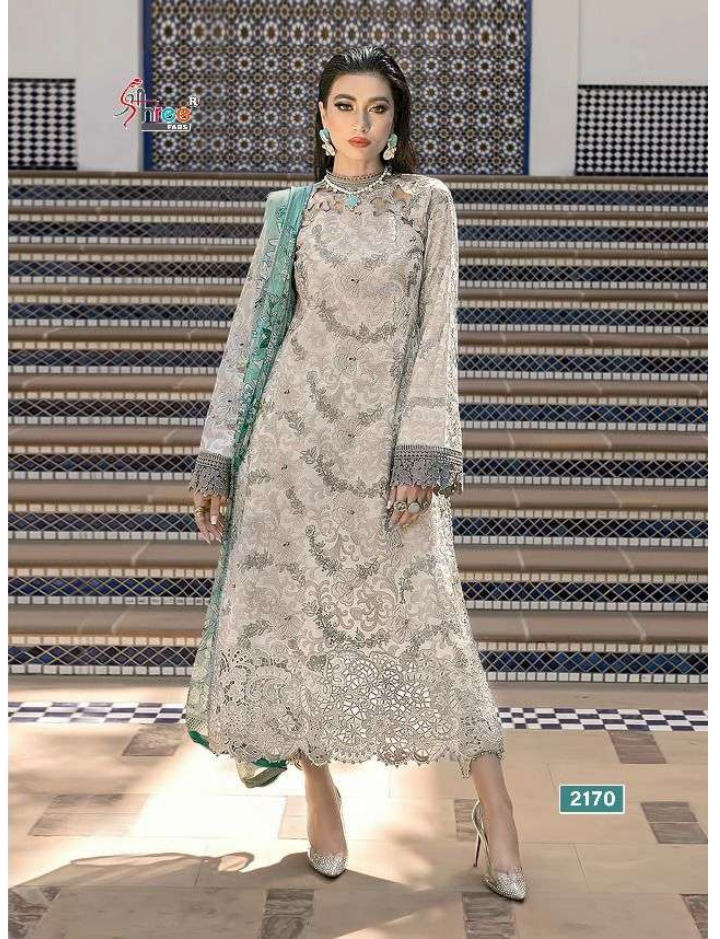

MUSHQ
PREMIUM LAWN COLLECTION
VOL-2

MUSHQ
PREMIUM LAWN COLLECTION
VOL-2

MUSHQ
PREMIUM LAWN COLLECTION

Shree
LAWNS

2172

MUSHQ
PREMIUM LAWN COLLECTION
VOL-2

MUSHQ
PREMIUM LAWN COLLECTION
VOL-2

2171

MUSHQ
PREMIUM LAWN COLLECTION
VOL-2

Shree®
LAWN

MUSHQ
PREMIUM LAWN COLLECTION
VOL-2

The image is a promotional card for a clothing collection. It features a smaller version of the woman in the yellow and white lace dress, framed within a decorative border. The text 'Shree® LAWN' is at the top, and 'MUSHQ PREMIUM LAWN COLLECTION VOL-2' is at the bottom.