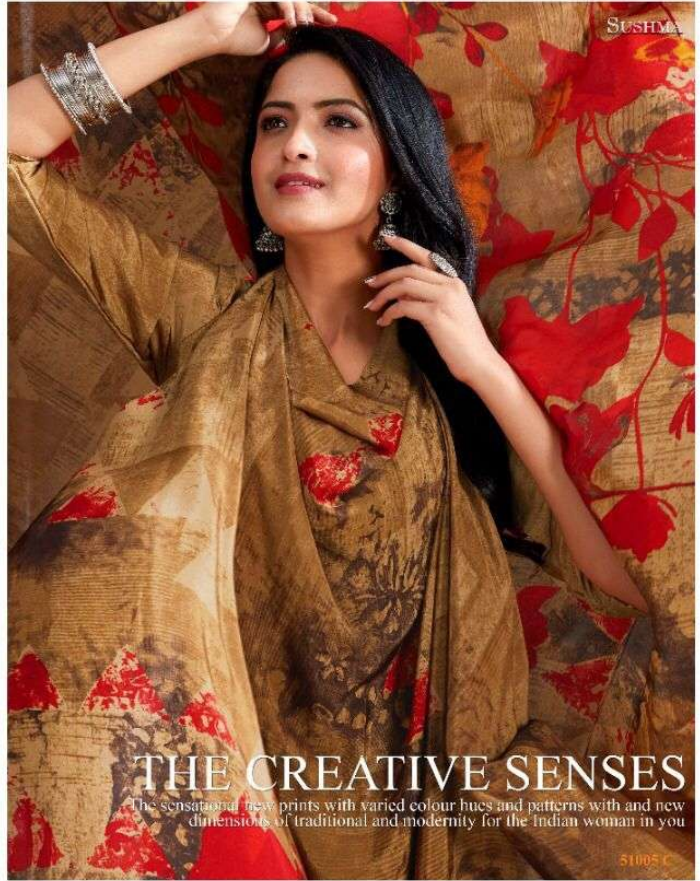

THE CREATIVE SENSES

S

SUSHMA[®]

THE CREATIVE SENSES

S

SUSHMA[®]

THE DUAL PHENOMENON

The sensational new prints with varied colour hues and patterns with and new dimensions of tradition and modernity for the Indian woman in you

SUSHMA

51007 A

DOUBLE MOMENTS

The sensational new prints with varied colour hues and patterns with and new dimensions of tradition and modernity for the Indian woman in you

SUSHMA

51007 B

THE MODERN APPROACH

The sensational new prints with varied colour hues and patterns with and new dimensions of traditional and modernity for the Indian woman in you

SUSHMA

51001 A

51001 B

MODERN STANCE

The sensational new prints with varied colour hues and patterns with and new dimensions of traditional and modernity for the Indian woman in you

The sensational new prints with varied colour hues and patterns with and new dimensions of traditional and modernity for the Indian woman in you

SUSHMA

51004 C

51001A 51001B 51001C 51002A 51002B 51002C

51003A 51003B 51003C 51004A 51004B 51004C