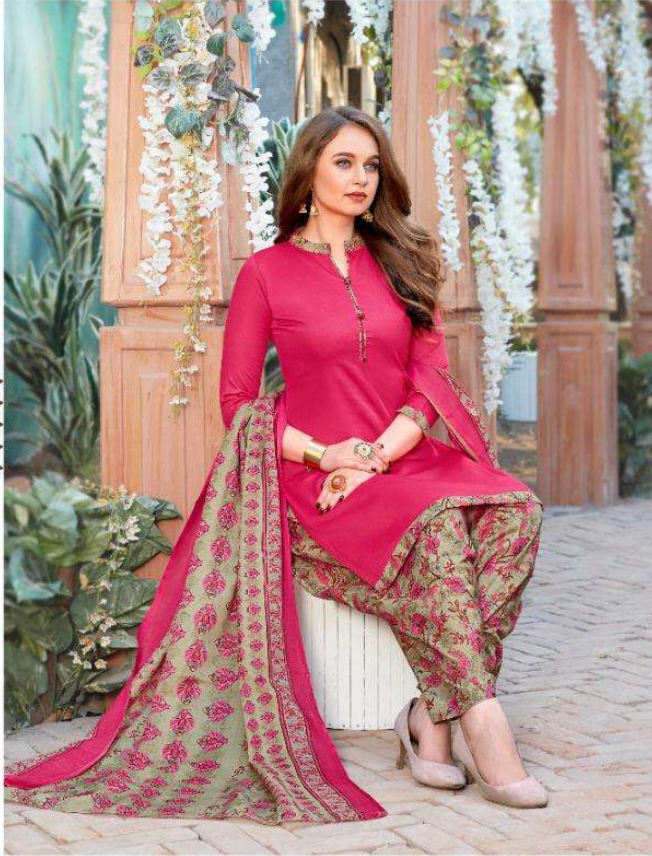

A GLIMPSE OF PARADISE

D. 24006

TOP	BOTTOM	DUPATTA
Satin Cotton	Soft Cotton Print	Chiffon Crush Print