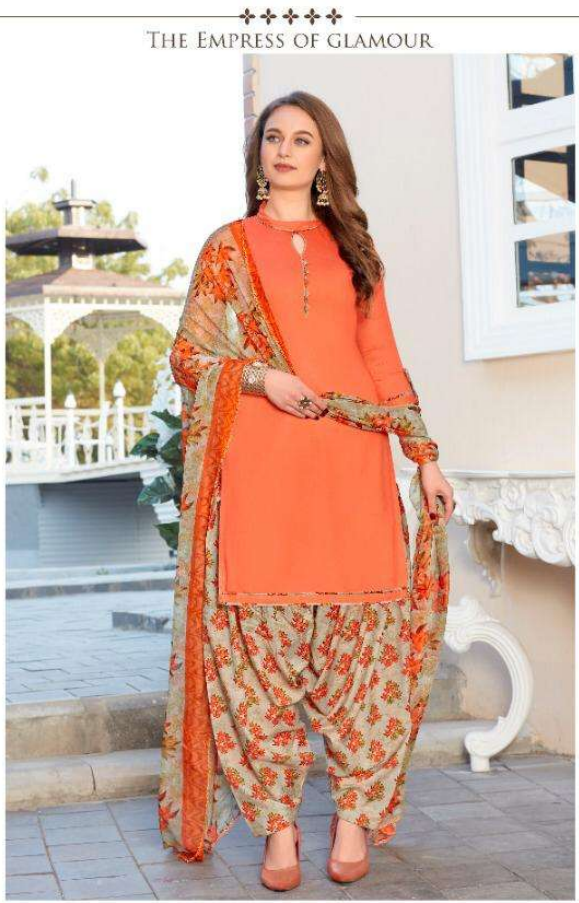

A GLIMPSE OF PARADISE

D. 24010

TOP: SATIN, BOTTOM: SOFT COTTON, DUPATTA: CHIFFON

TOP	BOTTOM	DUPATTA
Satin	Soft Cotton	Chiffon
Cotton	Print	Crush Print

100
Rani

TOP	BOTTOM	DUPATTA
Satin Cotton	Soft Cotton Print	Chiffon Crush Print

D. 24013

D. 24011

DIVINITY IN YOUR STRIDE

rani

TOP	BOTTOM	DUPATTA
Satin	Soft Cotton	Chiffon
Cotton	Print	Crush Print

D. 24008

Rani

TOP	BOTTOM	DUPATTA
Satin	Soft Cotton	Chiffon
Cotton	Print	Crush Print

D. 24004

rani

MANY WOULD HAVE ASKED ABOUT THE DESIGNER'S PAST AND FUTURE. IN A WORLD THAT IS SO BUSY AND CONNECTED, YOU ARE THE ONLY ONE WHO IS STILL LETTING TIME...

TOP	BOTTOM	DUPATTA
Satin Cotton	Sat. Cotton Print	Chiffon Crash Print

D. 24001

UNIVERSAL GRACE

TOP	BOTTOM	DUPATTA
Satin Cotton	Soft Cotton Print	Chiffon Crush Print

D. 24005

24001

24002

24003

24004