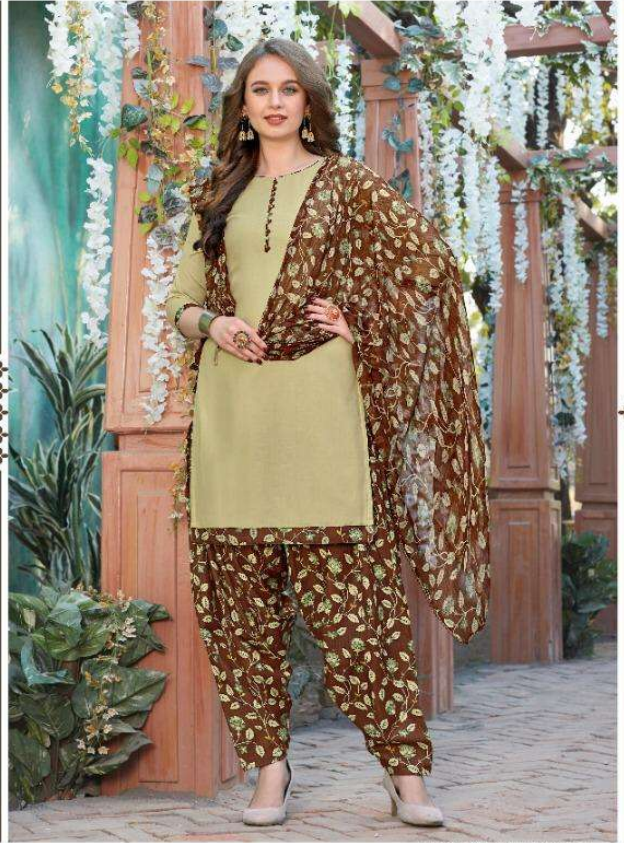

GRACE THE OCCASION

D. 24009

TOP	BOTTOM	DUPATTA
Satin	Soft Cotton	Chiffon
Cotton	Print	Crush Print