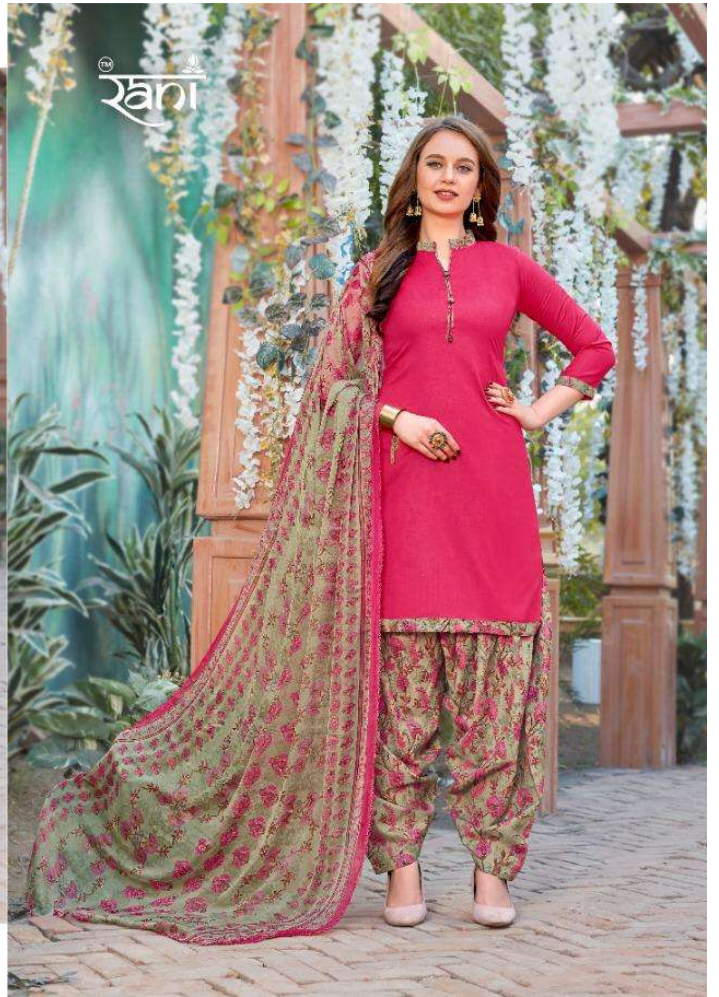

A GLIMPSE OF PARADISE

D. 24010

TOP: SATIN, BOTTOM: SOFT COTTON, DUPATTA: CHIFFON

TOP	BOTTOM	DUPATTA
Satin	Soft Cotton	Chiffon
Cotton	Print	Crush Print

100
Rani

TOP	BOTTOM	DUPATTA
Satin Cotton	Soft Cotton Print	Chiffon Crush Print

D. 24013

D. 24011

DIVINITY IN YOUR STRIDE

rani

TOP	BOTTOM	DUPATTA
Satin	Soft Cotton	Chiffon
Cotton	Print	Crush Print

D. 24008

Rani

TOP	BOTTOM	DUPATTA
Satin	Soft Cotton	Chiffon
Cotton	Print	Crush Print

D. 24009

TOP	BOTTOM	DUPATTA
Satin	Soft Cotton	Chiffon
Cotton	Print	Crush Print

A GLIMPSE OF PARADISE

D. 24006

TOP	BOTTOM	DUPATTA
Satin Cotton	Soft Cotton Print	Chiffon Crush Print

THE IDOL OF VIRTUE

TOP	BOTTOM	DUPATTA
Satin	Soft Cotton	Chiffon
Cotton	Print	Crash Print

D. 24004

rani

MANY WOULD HAVE ASKED ABOUT THE DESIGNER'S PAST AND FUTURE. IN A WORLD THAT IS SO BUSY AND CONNECTED, YOU ARE THE ONLY ONE WHO IS STILL LETTING TIME...

TOP	BOTTOM	DUPATTA
Satin Cotton	Sat. Cotton Print	Chiffon Crash Print