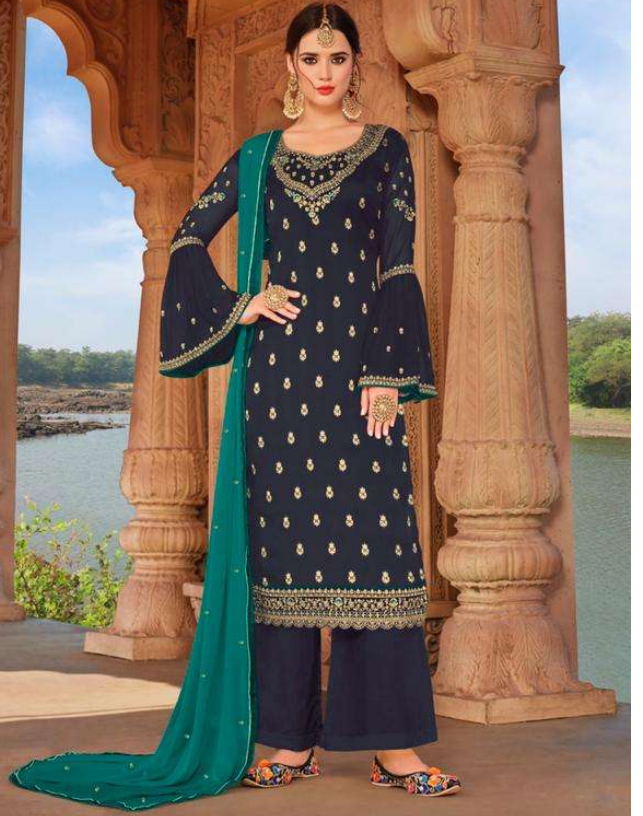

Lavina®

Vol - 98

lavina

98003

Lavina®

98006

Lavina®

98004

98001

lavina®

98001

98002

98003

98004

98005

98006

Lavina[®]

PRODUCT DETAILS

TOP

PURE BANGLORI SILK JACQUARD
WITH HEAVY EMBROIDERY
BALLOON SLEEVES

DUPATTA

GEORGET EMBROIDERY WITH LACE PATTI

BOTTOM & INNER

DULL SHANTOON