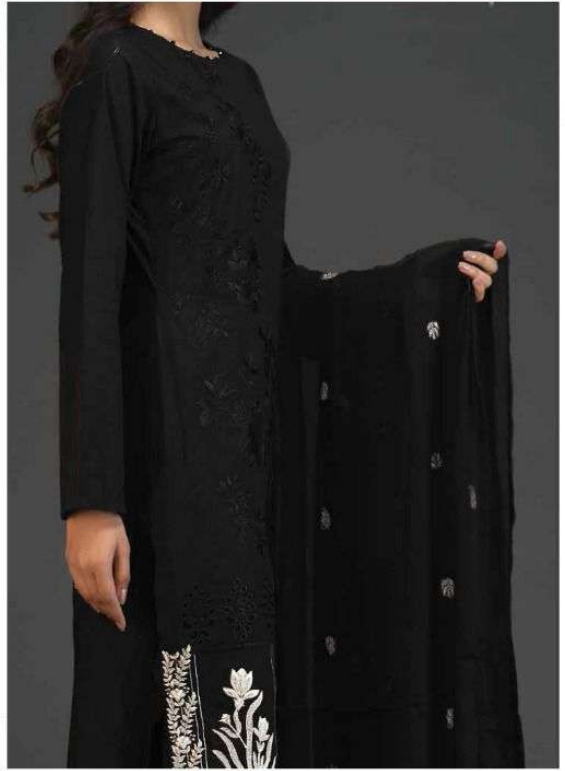

BLACK & WHITE

BLACK & WHITE

HEAVY EMBROIDERY
BLACK & WHITE
COLLECTION
EMBROIDERY WORK

EXPORT QUALITY
HEAVY COTTON COLLECTION
100% COTTON
BOTTOM
HEAVY EXPORT QUALITY
COTTON(2.20MTR)
HEAVY COTTON DUPATTA WORK
80X100 PURE MUL MUL

HEAVY EMBROIDERY
BLACK & WHITE
COLLECTION
EMBROIDERY WORK

D.1151

EXPORT QUALITY
HEAVY COTTON COLLECTION
100% COTTON

BOTTOM
HEAVY EXPORT QUALITY
COTTON(2.20MTR)

HEAVY COTTON DUPATTA WORK
80X100 PURE MUL MUL