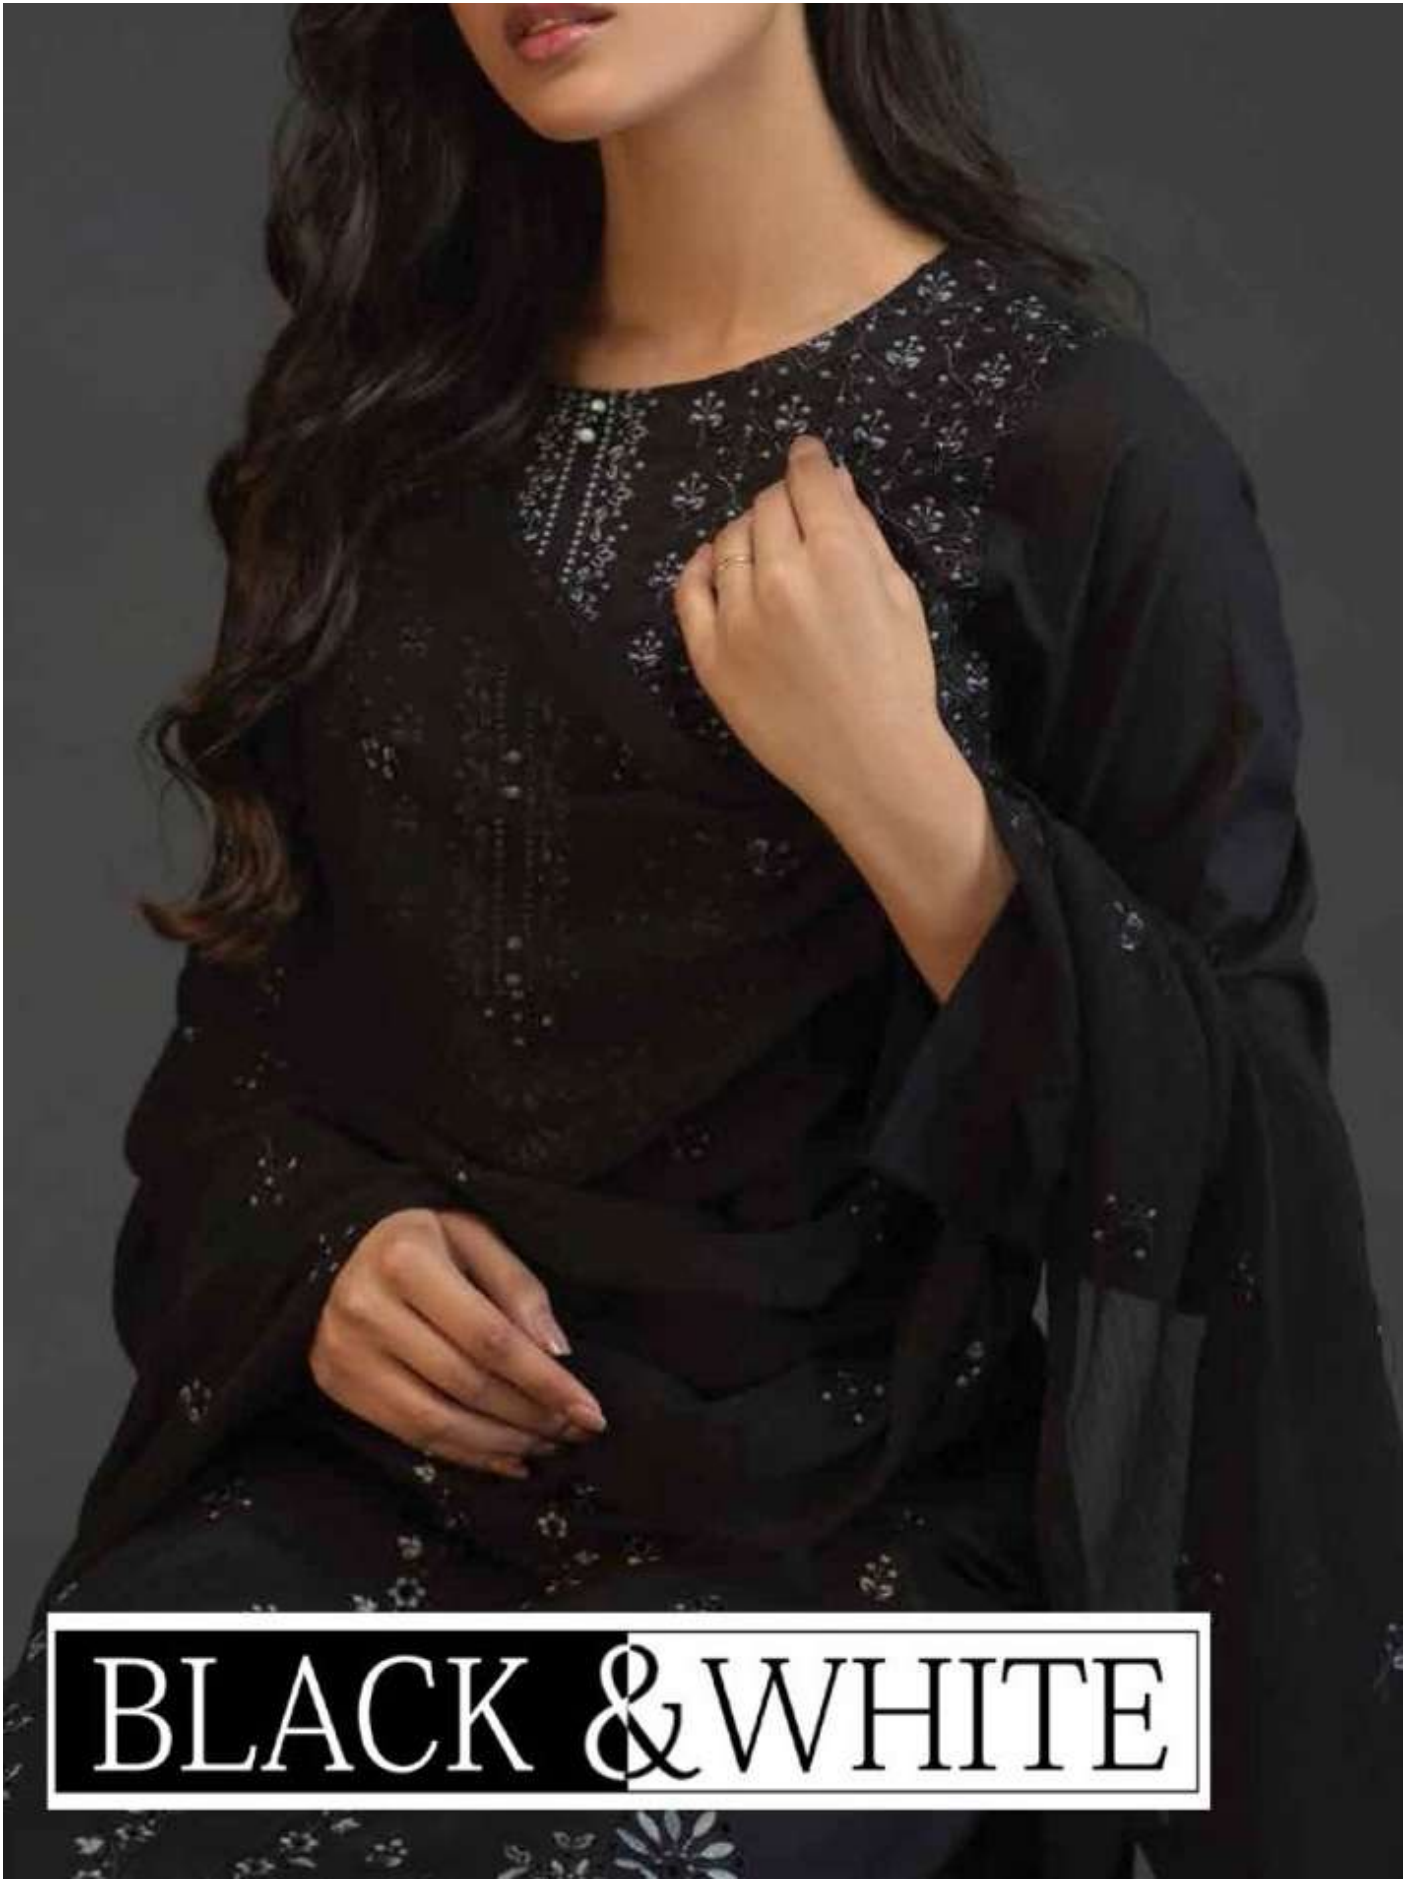

BLACK & WHITE

BLACK & WHITE

HEAVY EMBROIDERY
BLACK & WHITE
COLLECTION
EMBROIDERY WORK

EXPORT QUALITY
HEAVY COTTON COLLECTION
100% COTTON
BOTTOM
HEAVY EXPORT QUALITY
COTTON(2.20MTR)
HEAVY COTTON DUPATTA WORK
80X100 PURE MUL MUL