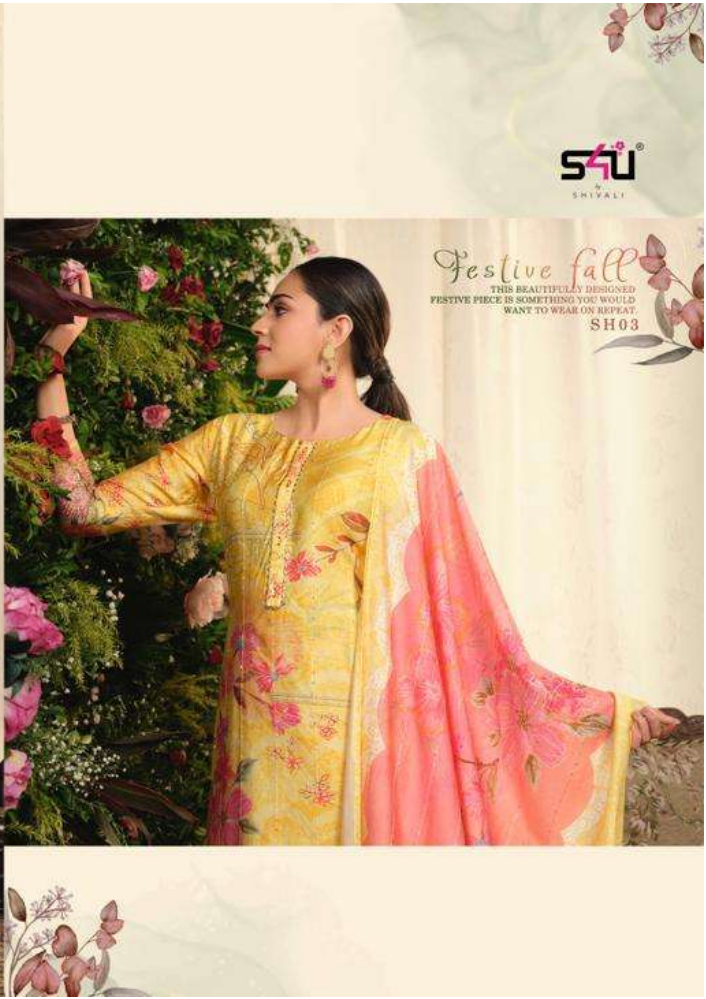

S4U
SHIVALI

Youthful indulgence
WEAR THE MOOD-BRIGHT COLOUR,
FEATURING A CHIC
PLAY OF FLORAL AND
GEOMETRIC PATTERNS
SH06

SHU[®]
SHIVALI

Happy hues
CELEBRATE FIFTIES IN THIS COOL
YOUTH SET RENDERED IN
HAPPY HUES AND FLORAL PRINT
SH01

Sunshine
VOL-2

S4U[®]
SHIVALI

SH01

SH02

SH03

SH04

SH05

SH06