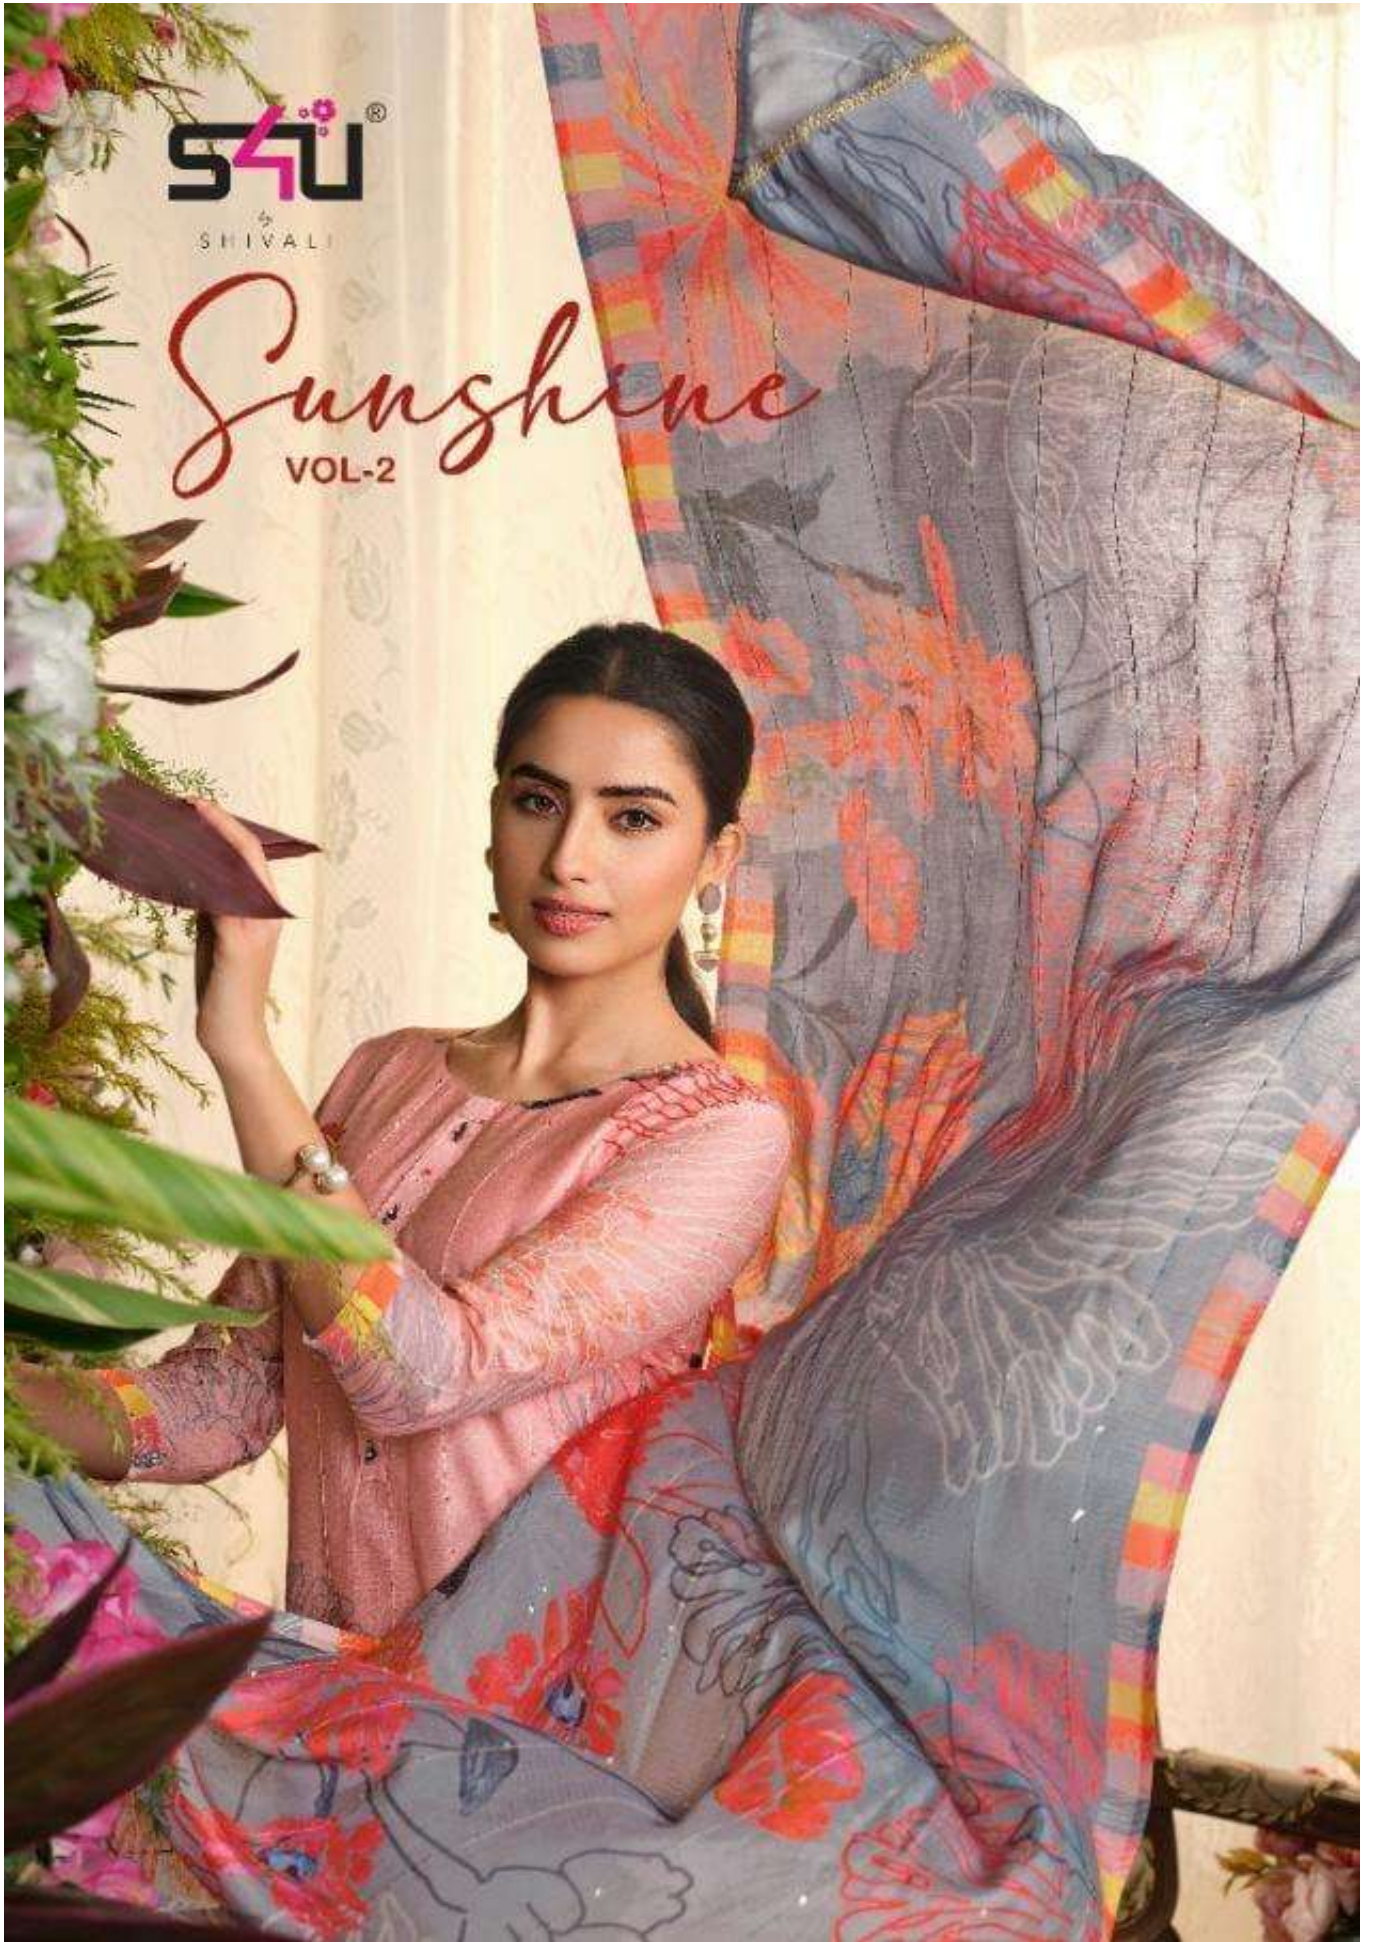

S4U[®]

SHIVALI

Sunshine

VOL-2

S4U[®]

SHIVALI

Sunshine

VOL-2

S4U
SHIVALI

Youthful indulgence
WEAR THE MOOD-BRIGHT COLOUR,
FEATURING A CHIC
PLAY OF FLORAL AND
GEOMETRIC PATTERNS
SH06

SHU[®]
SHIVALI

Happy hues
CELEBRATE FIFTIES IN THIS COOL
YOUTH SET RENDERED IN
HAPPY HUES AND FLORAL PRINT
SH01