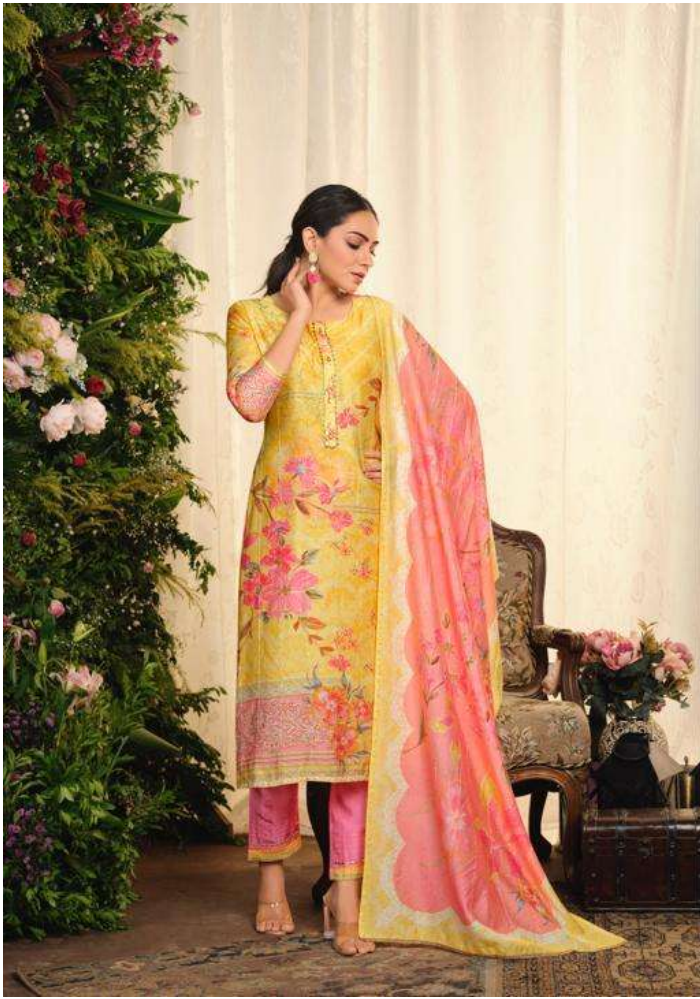

S4U
SHIVALI

Youthful indulgence
WEAR THE MOOD-BRIGHT COLOUR,
FEATURING A CHIC
PLAY OF FLORAL AND
GEOMETRIC PATTERNS
SH06

SHU[®]
SHIVALI

Happy hues
CELEBRATE FIFTIES IN THIS COOL
YOUTH SET RENDERED IN
HAPPY HUES AND FLORAL PRINT
SH01

Sunshine
VOL-2

S4U[®]
SHIVALI

SH01

SH02

SH03

SH04

SH05

SH06