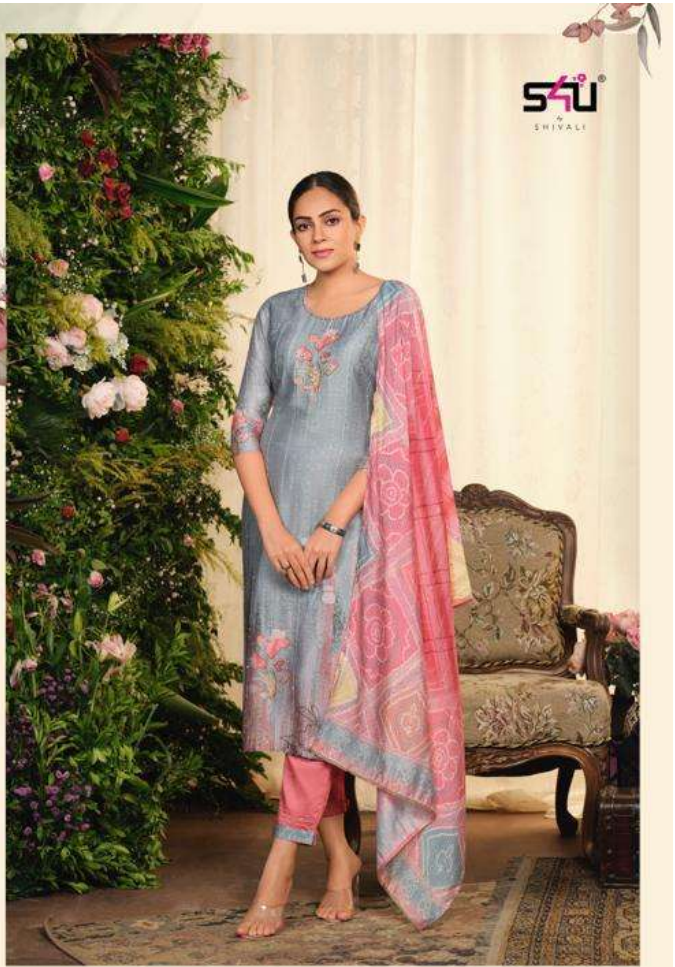

S4U[®]

SHIVALI

Sunshine

VOL-2

S4U[®]

SHIVALI

Sunshine

VOL-2

S4U
SHIVALI

Youthful indulgence
WEAR THE MOOD-BRIGHT COLOUR,
FEATURING A CHIC
PLAY OF FLORAL AND
GEOMETRIC PATTERNS
SH06

SHU[®]
SHIVALI

Happy hues
CELEBRATE FIFTIES IN THIS COOL
YOUTH SET RENDERED IN
HAPPY HUES AND FLORAL PRINT
SH01