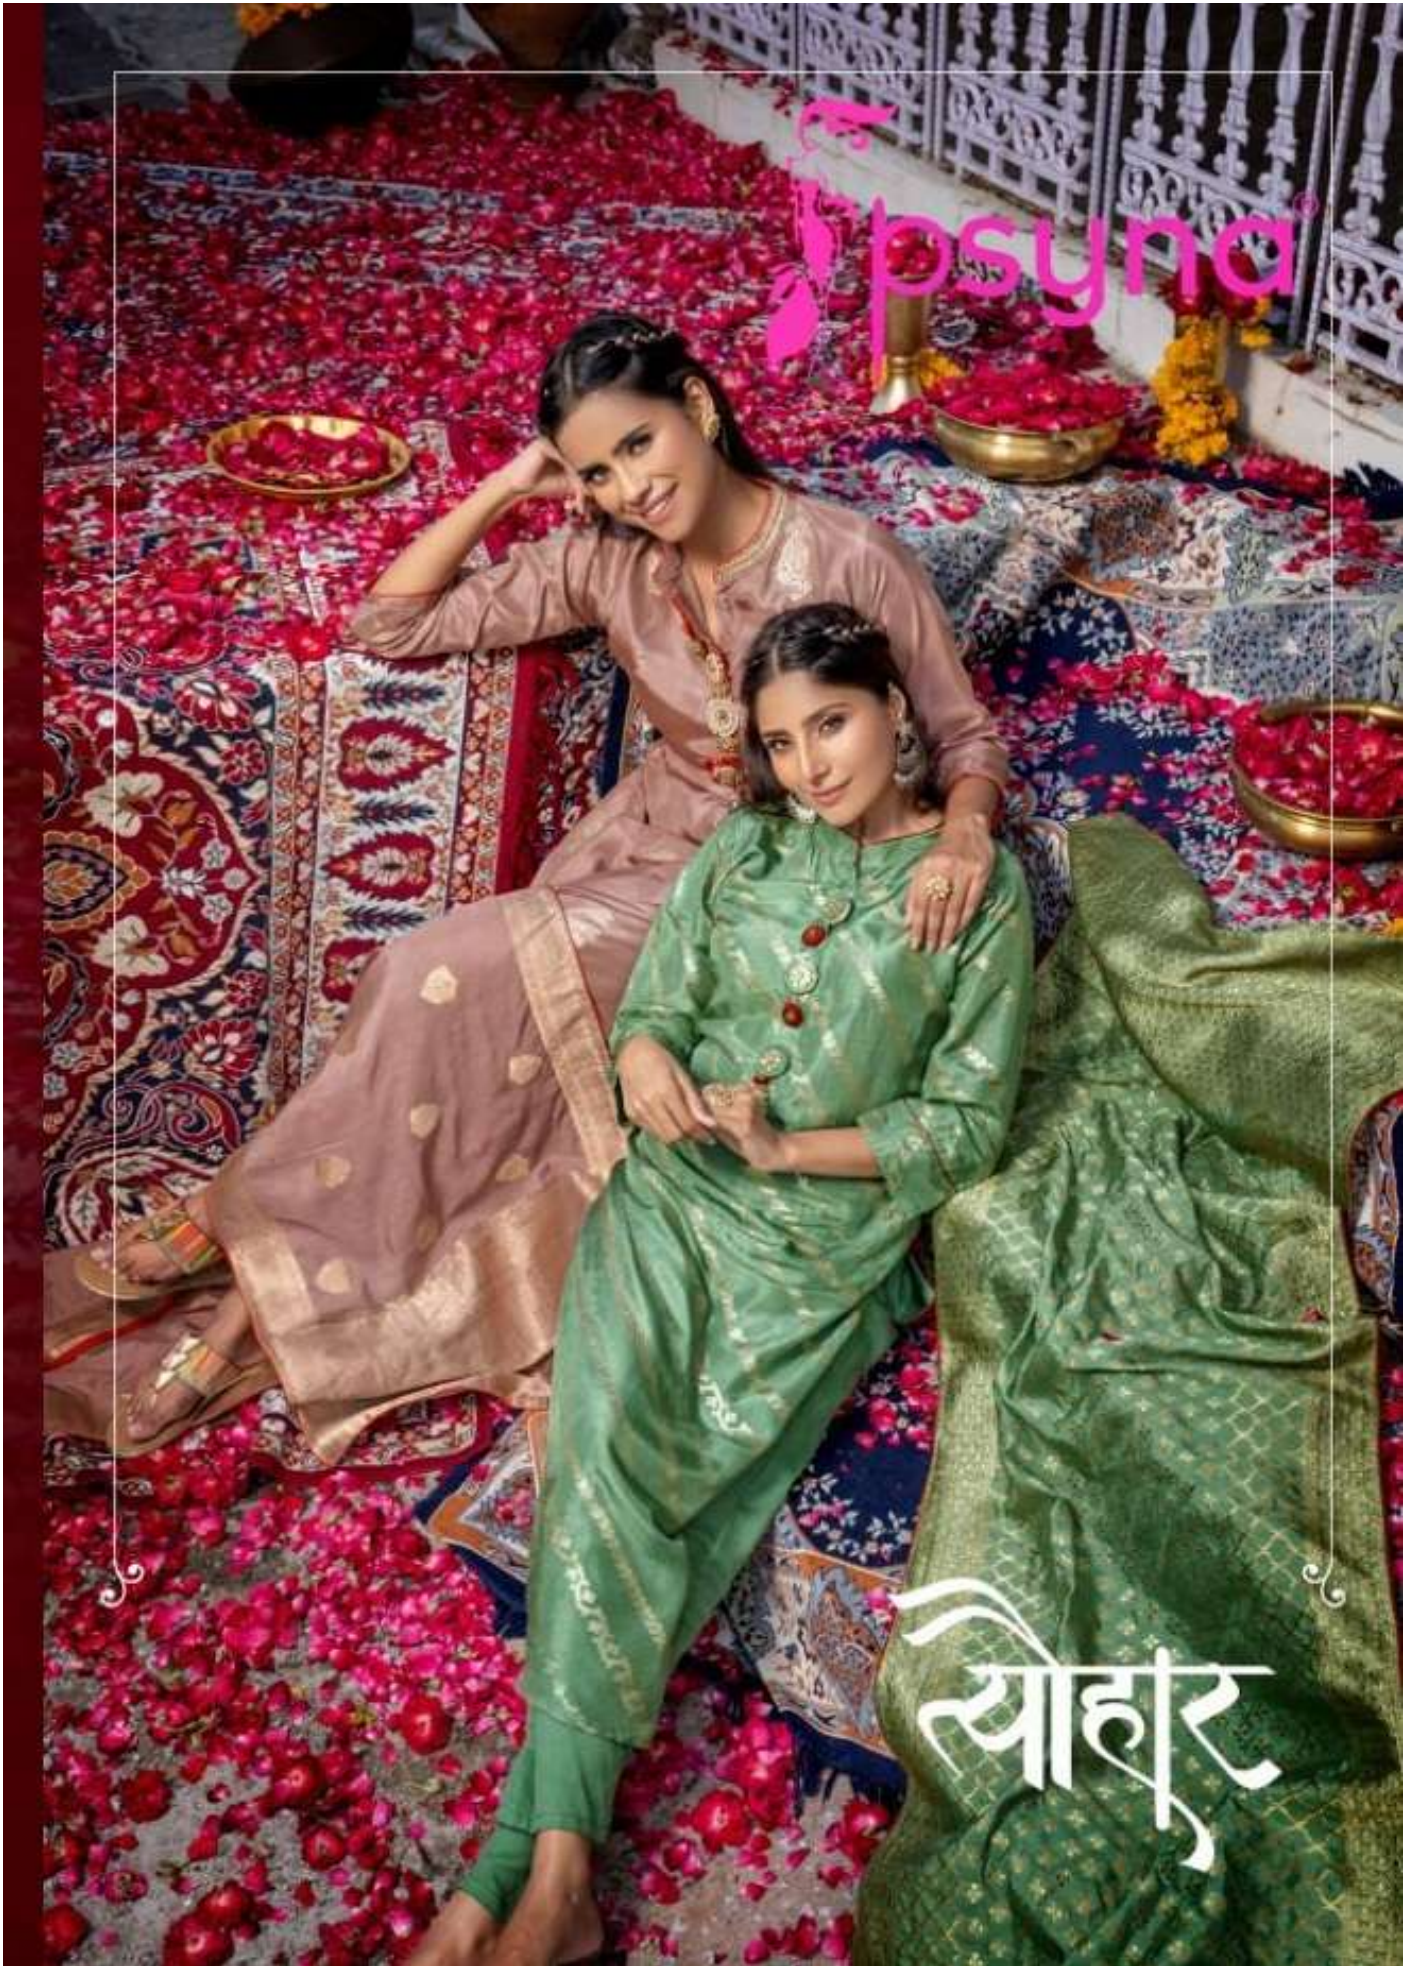

psyna

सौहार्द

psyna

सौहार्द

psyna®
Exquisite Diva 100% cotton dress with hand-embroidered floral motifs in traditional style

सोहर
1005

Glamorous Lady

This exquisite collection is created for all those who love the
elegance of luxury and style.

psyna

स्योहार
1006

psyna®
Radiant Beauty
The beauty of the world is in the eyes of a woman.
1001

psyna®

सोहर
1004

The Embroider

Warrior Queen

100% Cotton, Embroidered, Handmade, 100% Cotton, 100% Cotton