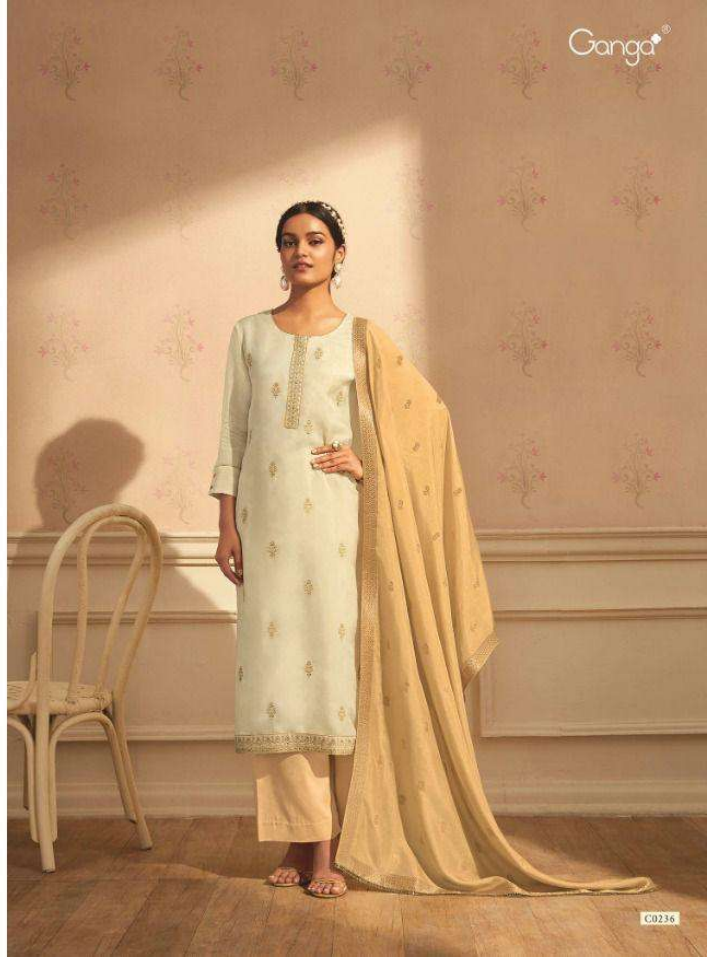

Ganga®

RAAG

Ganga®

RAAG

RAAG

The melody of love flows in the rhythm of life.

RAAG
The melody of love flows in the rhythm of life.

The white is her face in the shade of life.