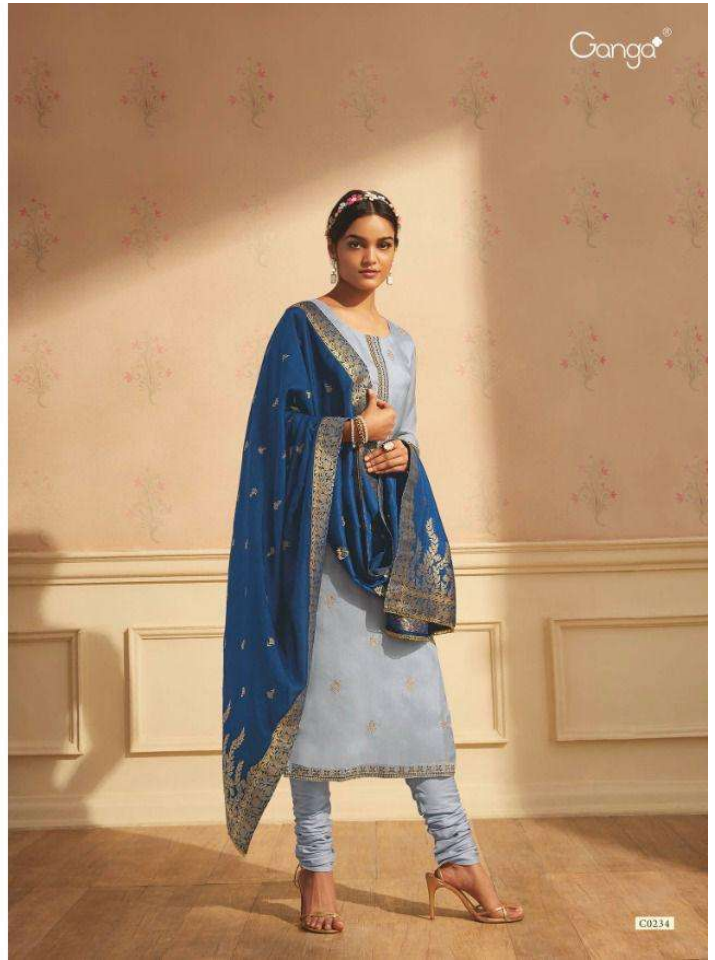

Ganga®

RAAG

Ganga®

RAAG

RAAG

The melody of love flows in the rhythm of life.

RAAG
The melody of love flows in the rhythm of life.

The white is her face in the shade of life.

G0236

RAAG
The melody of love flows in the rhythm of life.

C0232

C0233

C0234

C0235

C0236

C0237