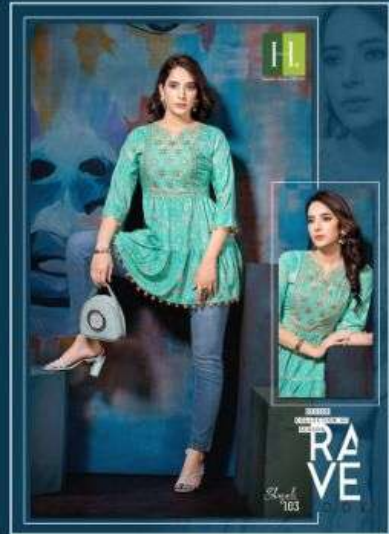

Signature line by HIRWA

Shefali  
102

DESIGN  
COLLECTION OF  
THE SEASON  
ELLE  
GLAM+

101

102

103

104

105