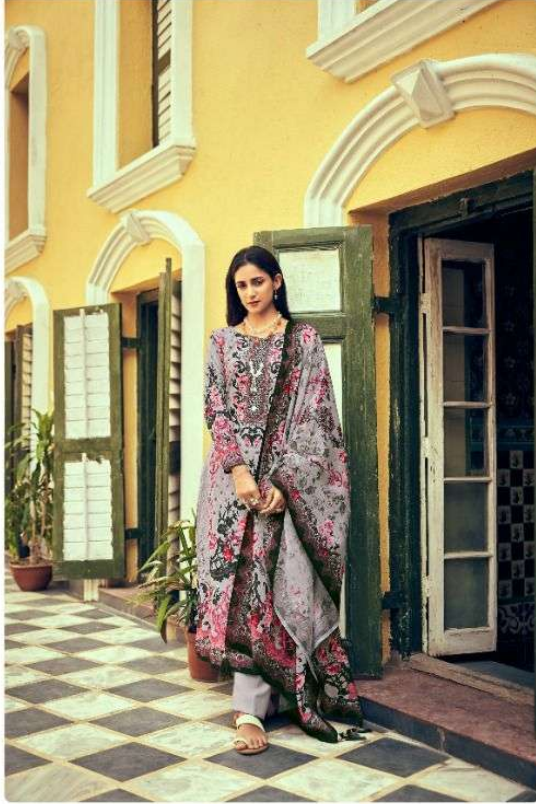

कलकी
Kalki
Edition 6

Resar

Leela

Special Chiken Work Collection

SUN WITH FABRIC FOR THE FEMINE IN YOU

140001

DEFINE YOUR MOODS WITH

DISTINCTIVE SILHOUETTES.
140004

STOCK UP ON NEW FUN PRINT THAT WILL TAKE YOUR BREATH AWAY

140006

kesar

STEP-OUT IN STYLE THIS SEASON. ENDS

140005

140003

LIKE THE SUNLIGHT IN THE MORNING

Resar