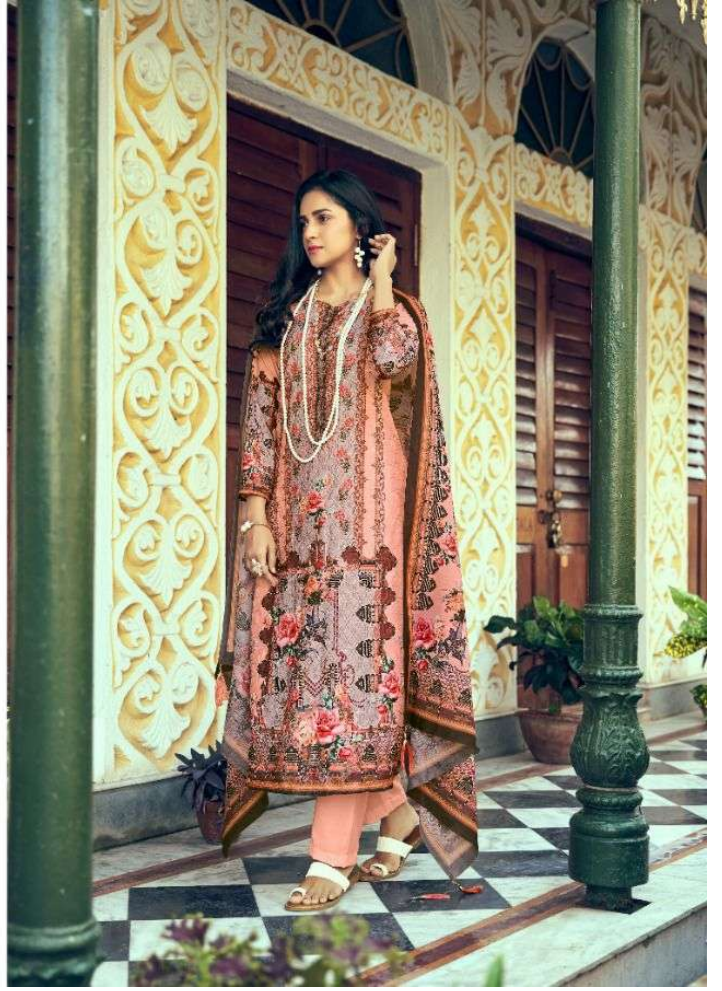

Kesar®

Leela

Special Chiken Work Collection

Kesar®

Leela

Special Chiken Work Collection

SUN WITH FABRIC FOR THE FEMINE IN YOU

140001

DEFINE YOUR MOODS WITH

DISTINCTIVE SILHOUETTES.
140004

STOCK UP ON NEW FUN PRINT THAT WILL TAKE YOUR BREATH AWAY

140006

kesar

STEP-OUT IN STYLE THIS SEASON. ENDS

140005

140003