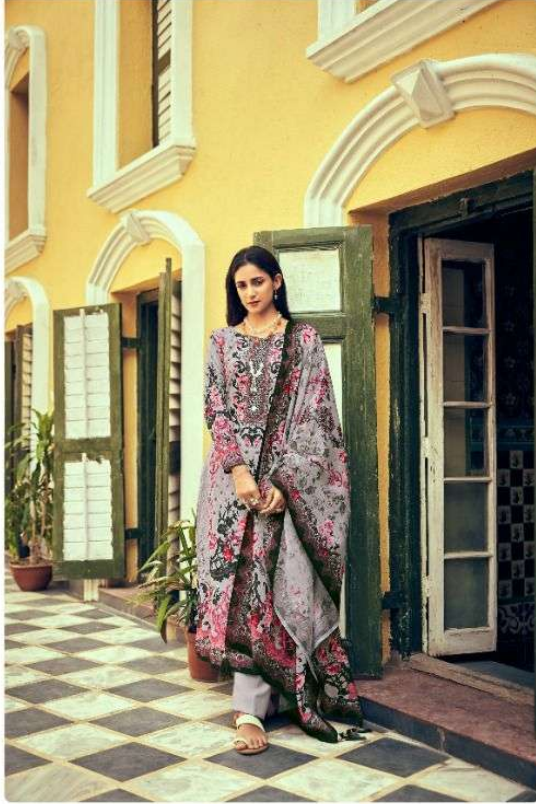

140003

LIKE THE SUNLIGHT IN THE MORNING