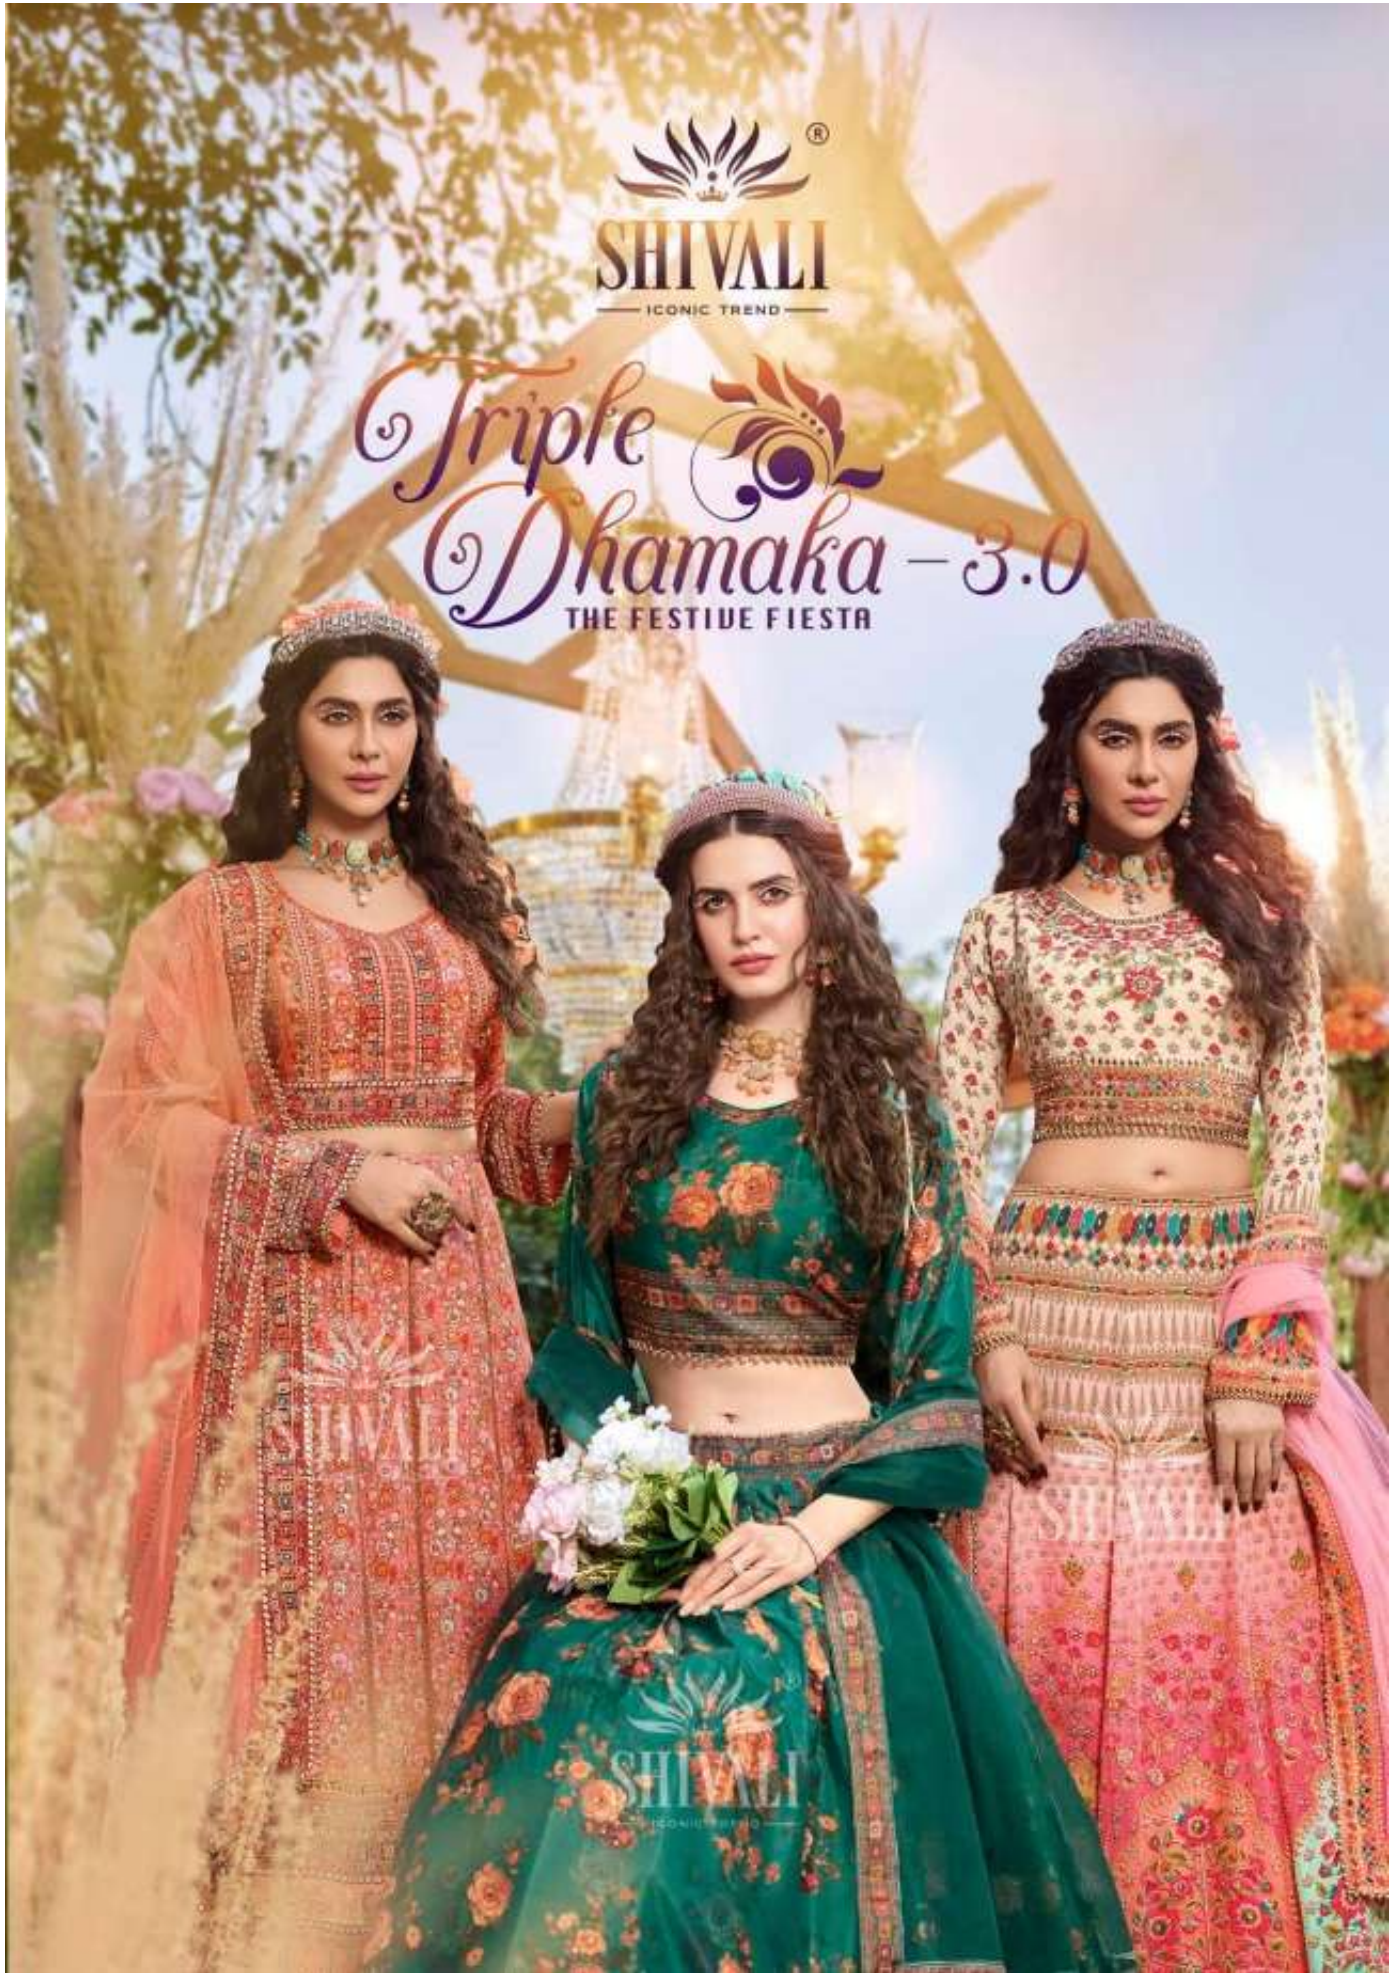

SHIVALI

— ICONIC TREND —

Triple 
Dhamaka - 3.0
THE FESTIVE FIESTA

SHIVALI

— ICONIC TREND —

Triple 
Dhamaka - 3.0
THE FESTIVE FIESTA

SHIVALI
— ICONIC TREND —

1001 ❖ *Dhamaka-3.0*

SHIVALI
— ICONIC TREND —

SHIVALI
— ICONIC TREND —

Dhamaka-3.0

1002

We have always believed that fashion was not only for male women more beautiful also to make them give them confidence Nothing makes a woman more beautiful than the belief that she is beautiful

Stay Beautiful
MAGICAL

1003 ❏ Dhamaka-3.0

SHIVALI
— ICONIC TREND —

SHIVALI
— ICONIC TREND —

Triple
Dhamaka - 3.0
— THE FESTIVE FIESTA —

1001

1002

1003