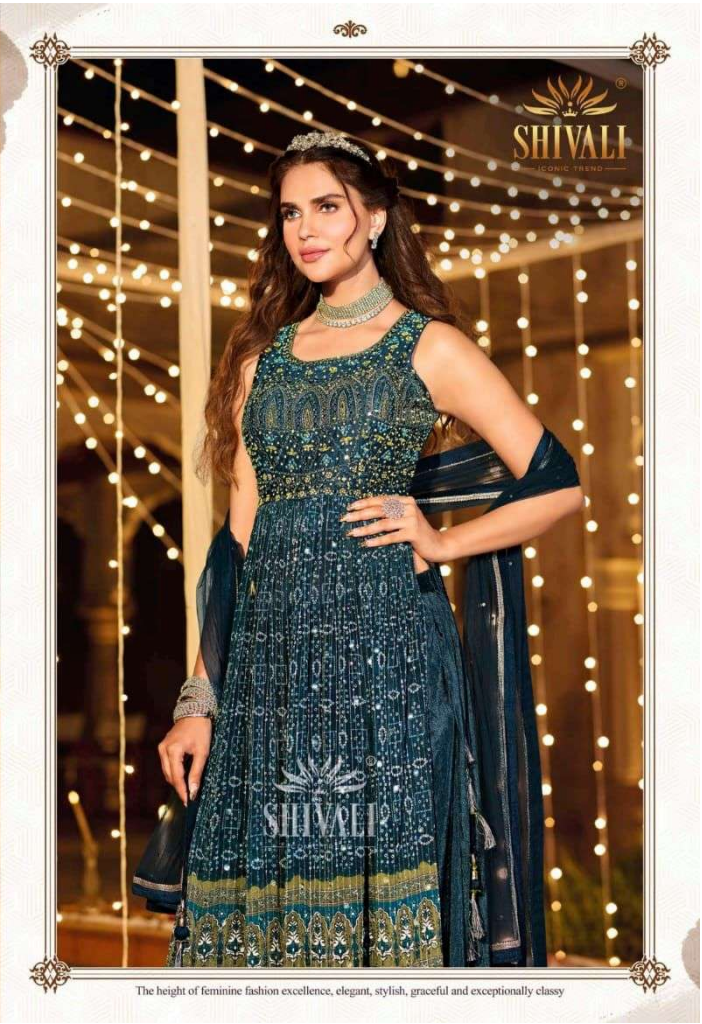

SHIVALI

ICONIC TREND

SHIVALI
ICONIC TREND

SHIVALI
ICONIC TREND

SHIVALI
ICONIC TREND

Lulla

SHIVALI

ICONIC TREND

SHIVALI
ICONIC TREND

SHIVALI
ICONIC TREND

SHIVALI
ICONIC TREND

Lulla

SHIVALI
— ICONIC TREND —

100%

an inspirational fabrics under the SHIVALI designers Embroidered. is true to it's traditional and for woman from walks of life