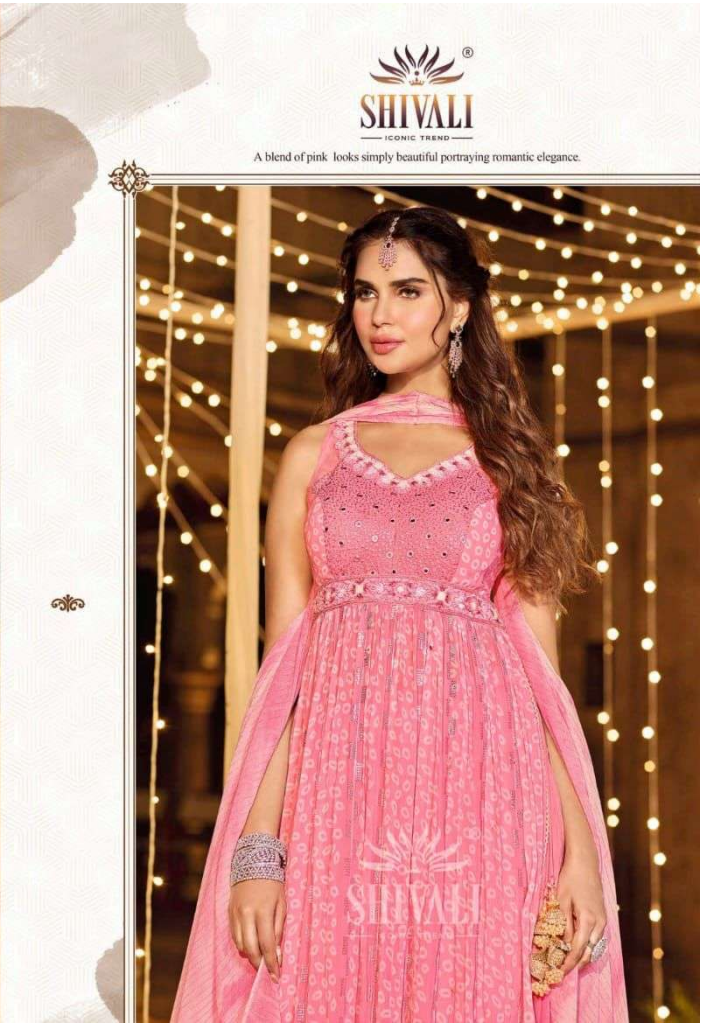

SHIVALI

ICONIC TREND

SHIVALI
ICONIC TREND

SHIVALI
ICONIC TREND

SHIVALI
ICONIC TREND

Lulla

SHIVALI

ICONIC TREND

SHIVALI
ICONIC TREND

SHIVALI
ICONIC TREND

SHIVALI
ICONIC TREND

Lulla

SHIVALI
— ICONIC TREND —

100%

an inspirational fabrics under the SHIVALI designers Embroidered. is true to it's traditional and for woman from walks of life

SHIVALI

SHIVALI
— ICNIC TREND —

Fashion is something barbarous for it produces innovation without reason and imitation without benefit.

SHIVALI
— ICONIC TREND —

Laila