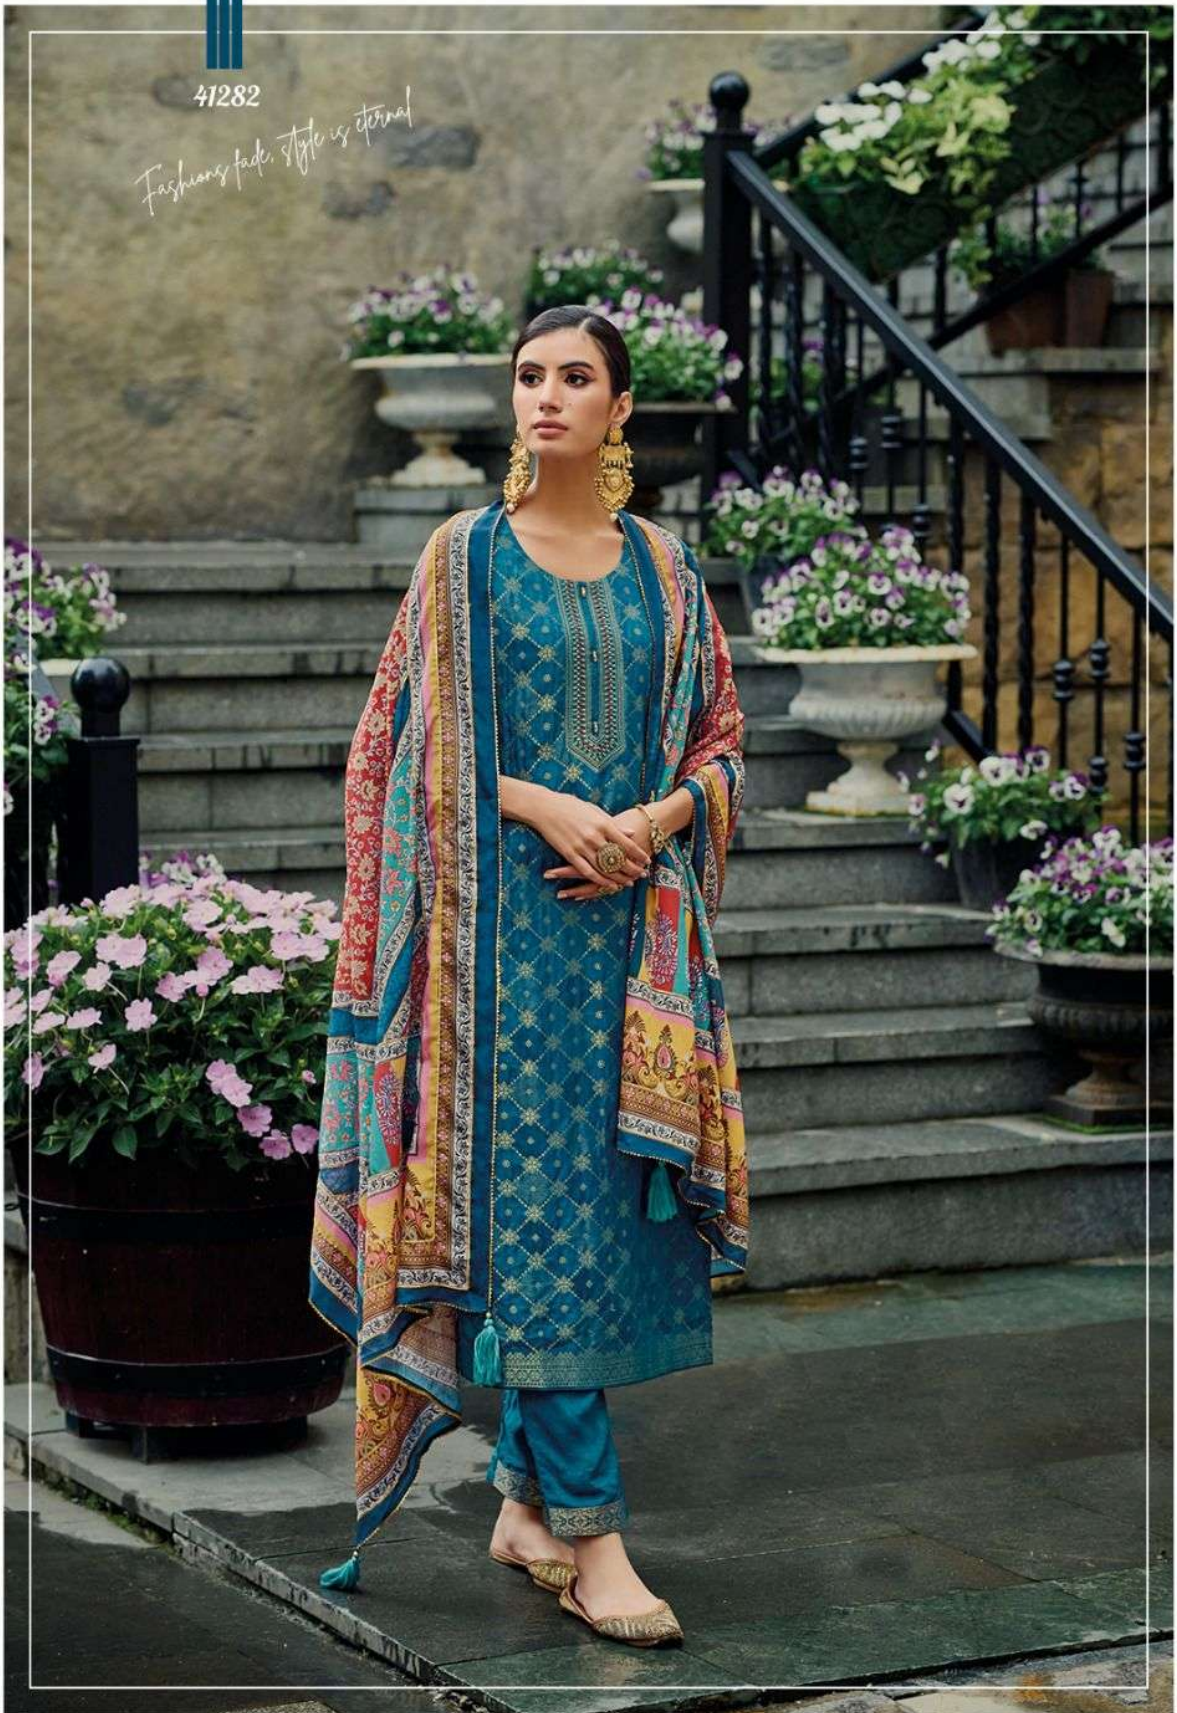

KAILEE™

fashion

DESIGN • THREE • MEN

41282

Fashions fade, style is eternal

|||
One is never over-dressed or under-dressed with a Little Dress

KAILEE™

fashion

INDIAN FABRIC. MENA

KAILEE

fashion

INDIAN FABRIC WEAR

41285

Elegance is the only beauty that never fades.

KAILEE

fashion

ADDIAD ETHNIC WEAR

KAILEE

INDIAN CLASSIC MODE

41281

41282

41285

41286

41283