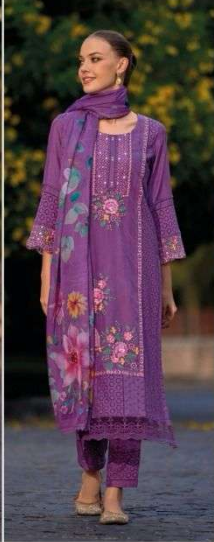

INDIAN ETHNIC WEAR

42453

KAILEE

fashion

INDIAN ETHNIC WEAR

KAILEE™

INDIAN ETHNIC WEAR

KAILEE™

fashion

ESTD 2010 | CINCINNATI, OH

42451

42452

42453

42454

42455

42456