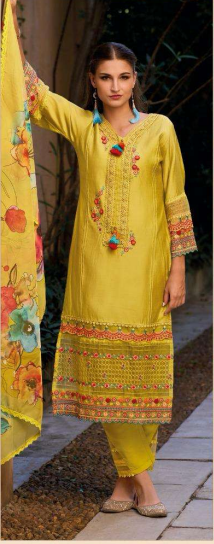

42465

KAILEE™

fashion

INDIAN ETHNIC WEAR

42462

KAILEE™

fashion

INDIAN ETHNIC WEAR

42463

KAILEE™
fashion
INDIAN ETHNIC WEAR

42464

KAILEE™

fashion

INDIAN ETHNIC DESIGN

साँझ - ए - श्रृंगार

42461

42462

42463

42464

42465

42466