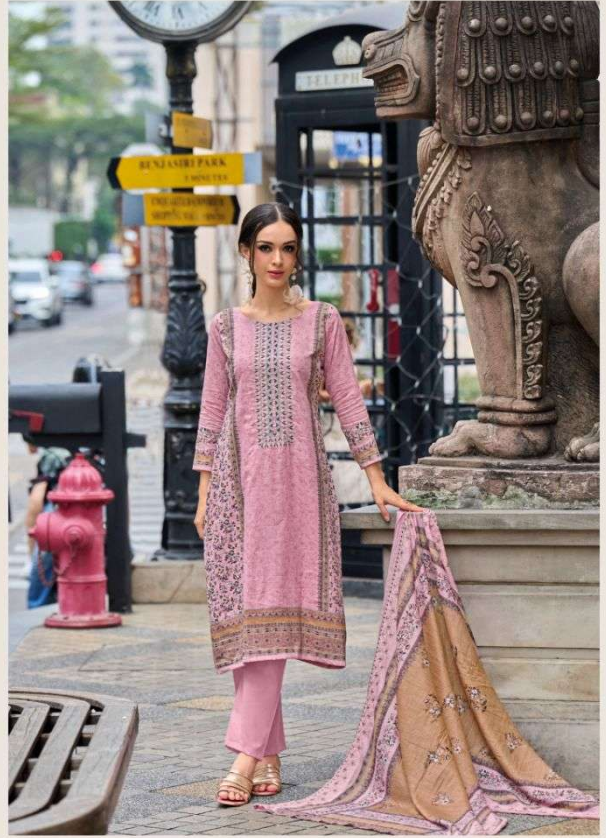

A large, stylized red 'S' logo with a flame-like top, positioned above the text.

**BIN SAEED
LAWN COLLECTION
VOL -10**

**BIN SAEED
LAWN COLLECTION
VOL -10**

Shree
FABS

10001 ◊◊◊◊

Shree
FABS

10002

Shree
FABZ

10004 ◆◆◆◆

10005 ◊◊◊◊

10006 ◇◇◇◇

Shree
FABRS

10003 ◊◊◊◊

B
BIN SAEED
LAWN COLLECTION
VOL - 10

10001

10002