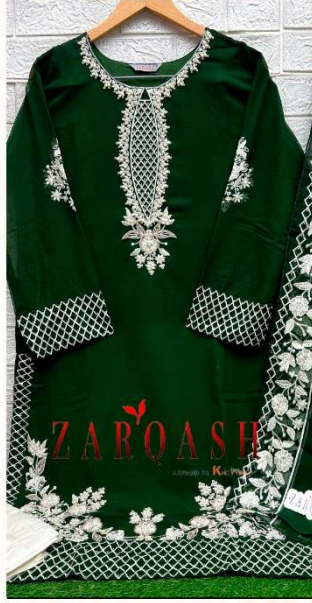

SIZE
XL-XXL

ZARQASH[®]
A BRAND BY KHATYRA

Z-220-A

TOP
FOX GEORGETTE
HEAVY EMBROIDERED
WITH HAND WORK

INNER
HEVAY
FABRICS

BOTTOM
VISCOSE

DUPATTA
FOX GEORGETTE
EMBROIDERED

SIZE
XL-XXL

ZARQASH[®]
A BRAND BY KHAYRA

Z-220-C

TOP
FOX GEORGETTE
HEAVY EMBROIDERED
WITH HAND WORK

INNER
HEVAY
FABRICS

BOTTOM
VISCOSE

DUPATTA
FOX GEORGETTE
EMBROIDERED

SIZE
XL-XXL

ZARQASH[®]
A BRAND BY KHAYRA

Z-220-D

TOP
FOX GEORGETTE
HEAVY EMBROIDERED
WITH HAND WORK

INNER
HEVAY
FABRICS

BOTTOM
VISCOSE

DUPATTA
FOX GEORGETTE
EMBROIDERED

SIZE
XL-XXL

ZARQASH[®]
A BRAND BY **Khatira**

Z-220-B

TOP
FOX GEORGETTE
HEAVY EMBROIDERED
WITH HAND WORK

INNER
HEVAY
FABRICS

BOTTOM
VISCOSE

DUPATTA
FOX GEORGETTE
EMBROIDERED

SIZE
XL,XXL

ZARQASH
A BRAND BY KUTTYRA

Z-220-A

TOP
FOX GEORGETTE HEAVY
EMBROIDERED WITH HAND WORK